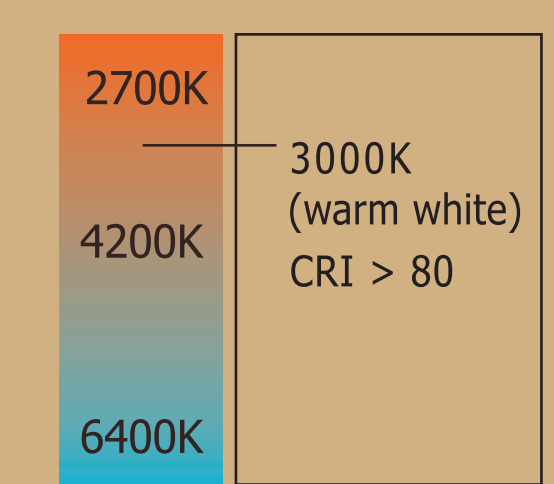

1 x E14 LED 5W
inclusive

430lm

5kWh/1000h

1 x E27 LED 9W
inclusive

820lm

9kWh/1000h

LED

NOWA