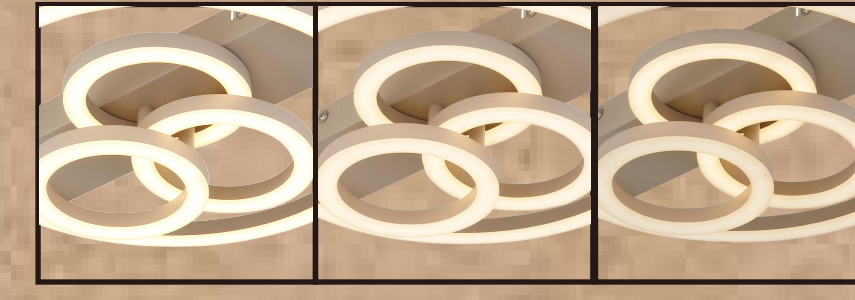

100% 50% 10%