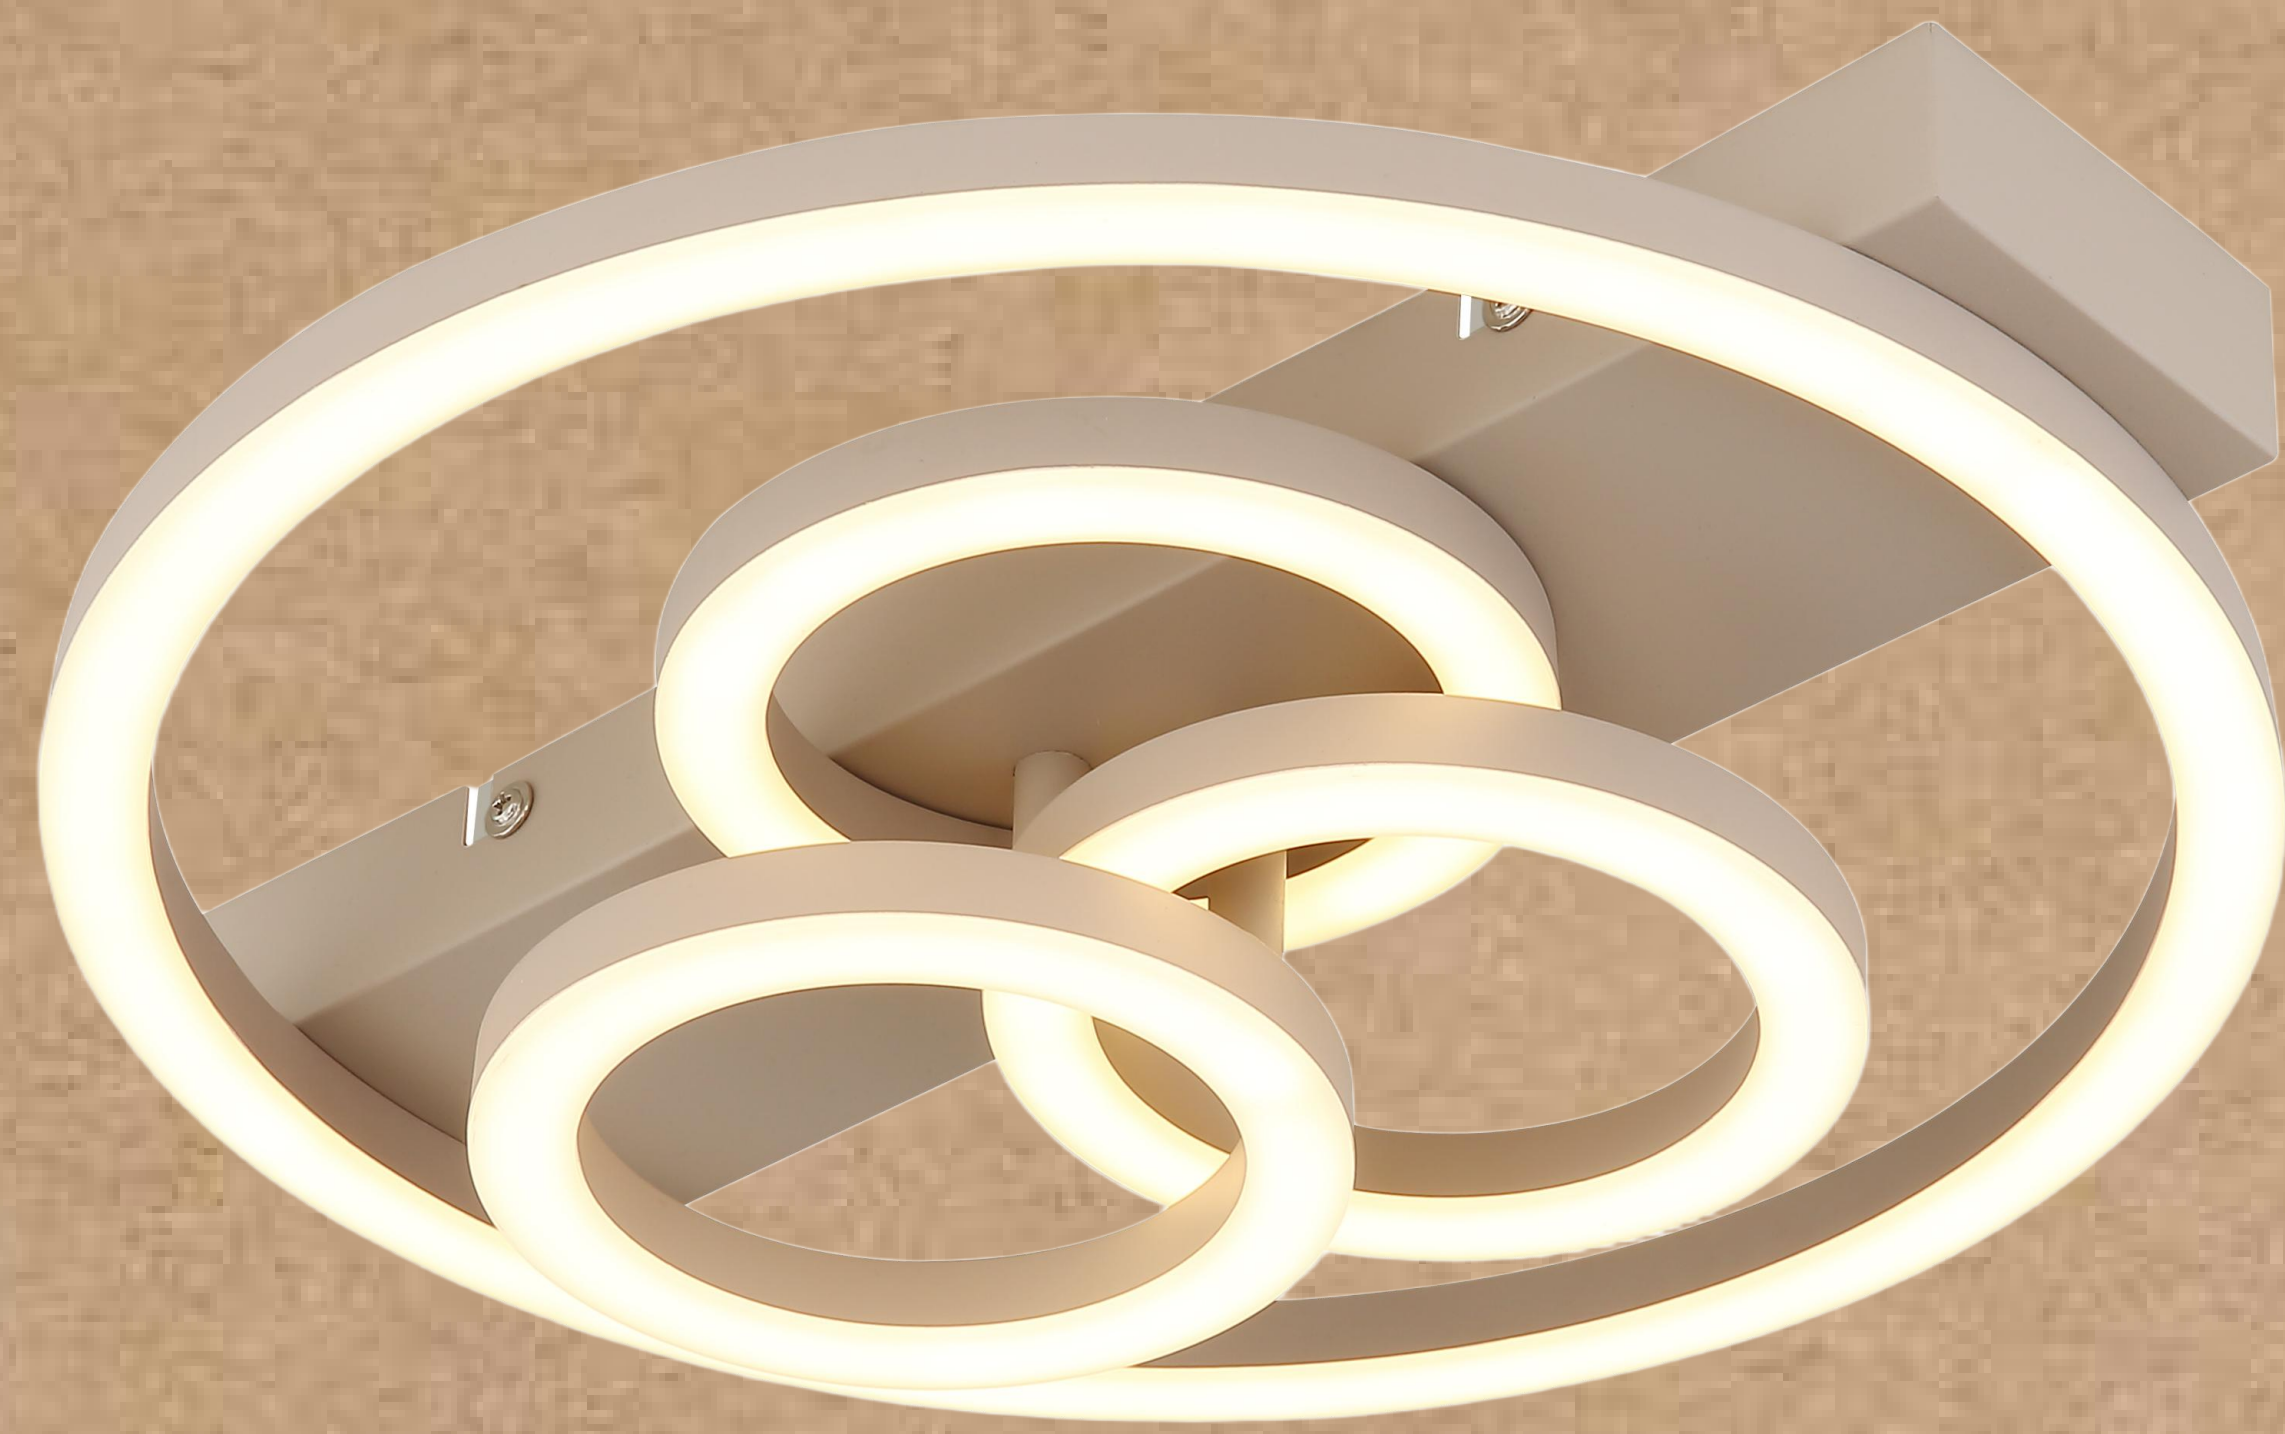

www.globo-lighting.com

DARRY

CCT

100% 50% 10%

2095lm output
4410lm source
1x 40W LED incl.
3000 kelvin
4000 kelvin
6500 kelvin
20,000h Lifetime
10,000x ON/OFF
Input 230V-50/60Hz
Output 36V
20°C - +45°C
not dimmable
Hg 0mg
Beam angle 360°
CRI>80
6.4cm
220cm

DARRY