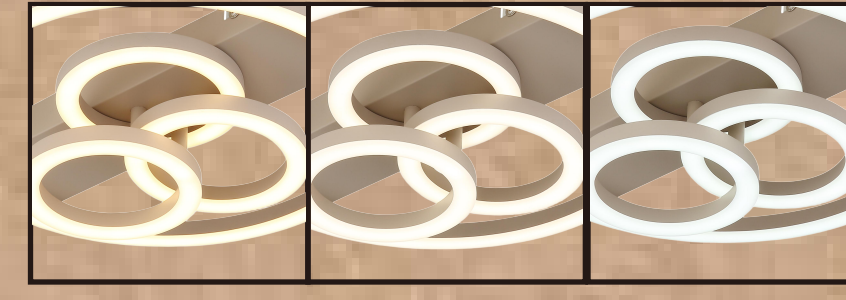

www.globo-lighting.com

DARRY

CCT

100% 50% 10%

2095lm output
4410lm source
1x 40W LED incl.
3000 kelvin
4000 kelvin
6500 kelvin
20,000h Lifetime
10,000x ON/OFF
Input 230V-50/60Hz
Output 36V
20°C - +45°C
not dimmable
Hg 0mg
Beam angle 360°
CRI>80
6.4cm
220cm

DARRY

CCT

100% 50% 10%

DARRY