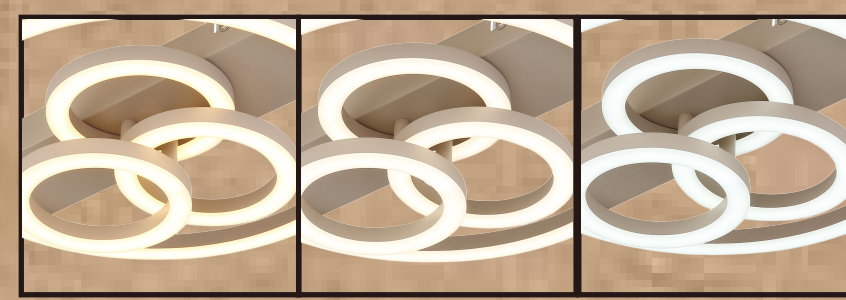

www.globo-lighting.com

DARRY

CCT