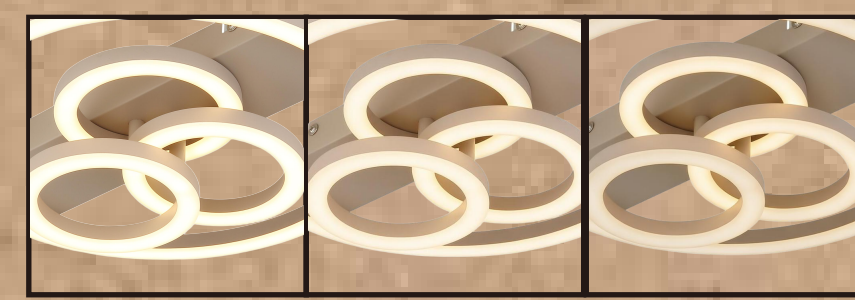

100% 50% 10%