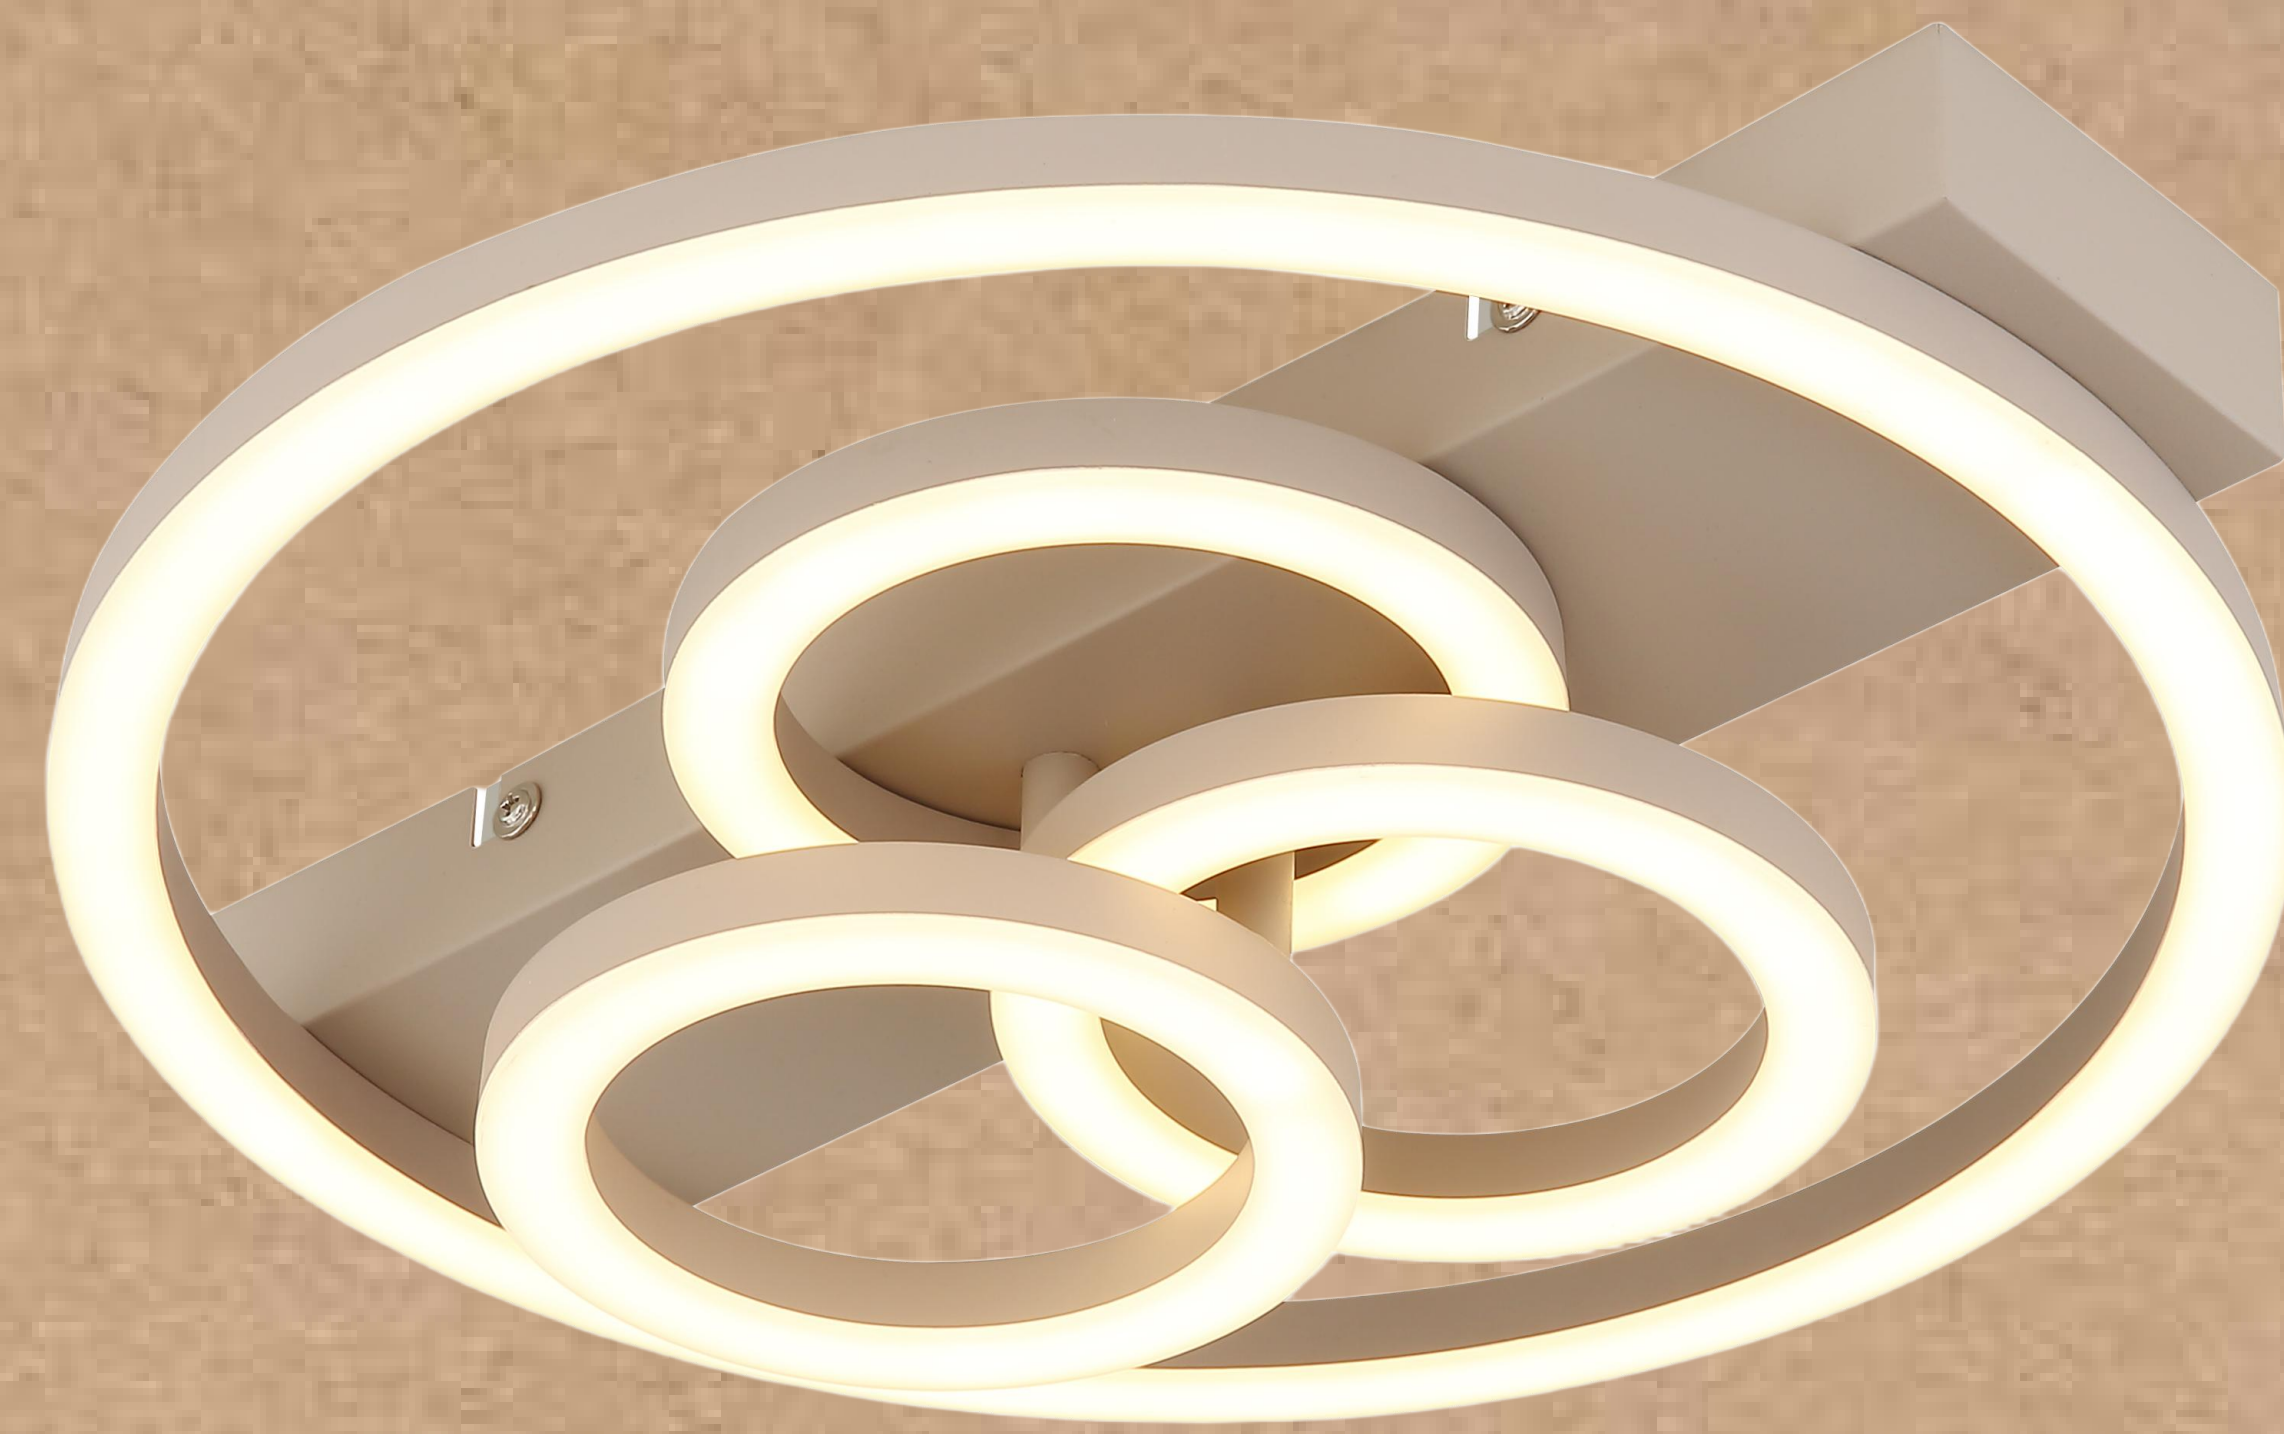

CCT

100% 50% 10%

DARRY