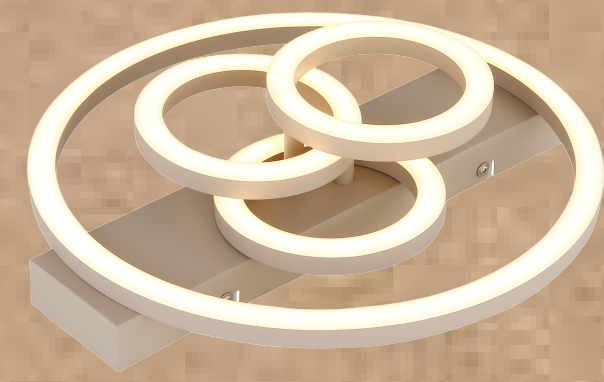

www.globo-lighting.com

DARRY

CCT