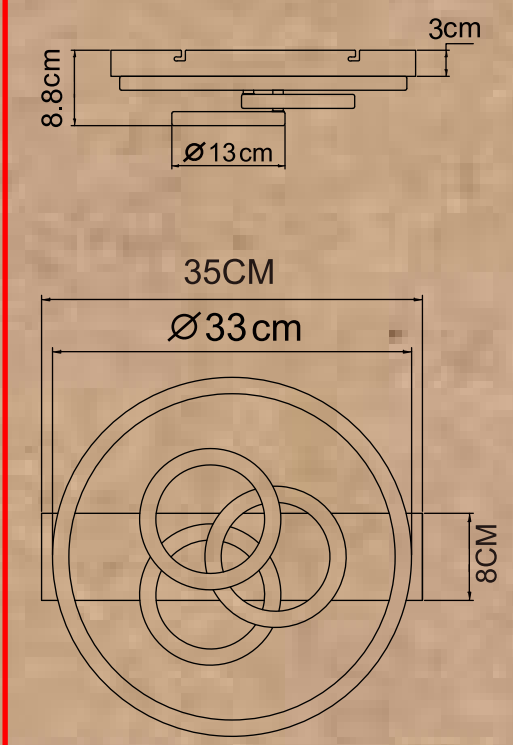

www.globo-lighting.com

DARRY

CCT

100% 50% 10%

2095lm output
4410lm source
1x 40W LED incl.
3000 kelvin
4000 kelvin
6500 kelvin
20,000h Lifetime
10,000x ON/OFF
Input 230V-50/60Hz
Output 36V
20°C - +45°C
not dimmable
Hg 0mg
Beam angle 360°
CRI>80
6.4cm
220cm

DARRY

CCT

100% 50% 10%

DARRY