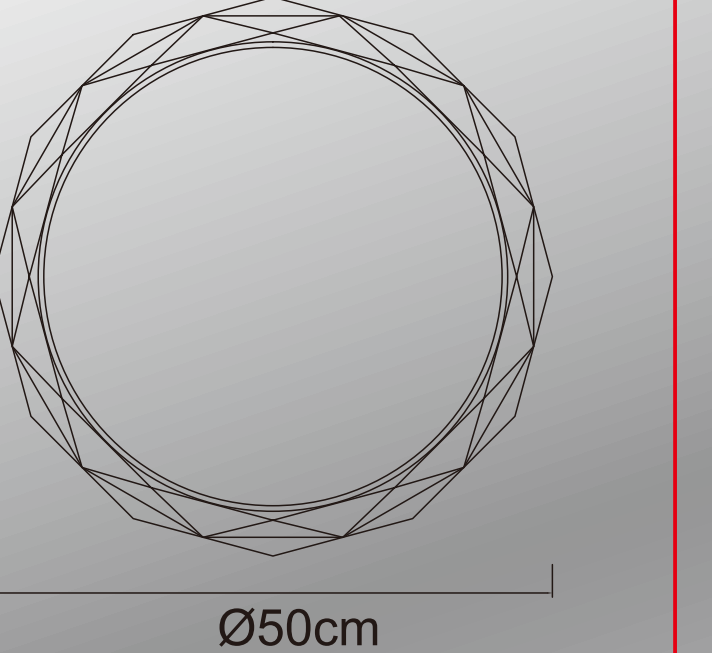

GLOBO ARTICLE NO.: 48304
QTY: 1 PCS
N.W: 1.6 KGS
G.W: 2.4 KGS
MEAS: 55.3x10x55.5CM
C/NO: /