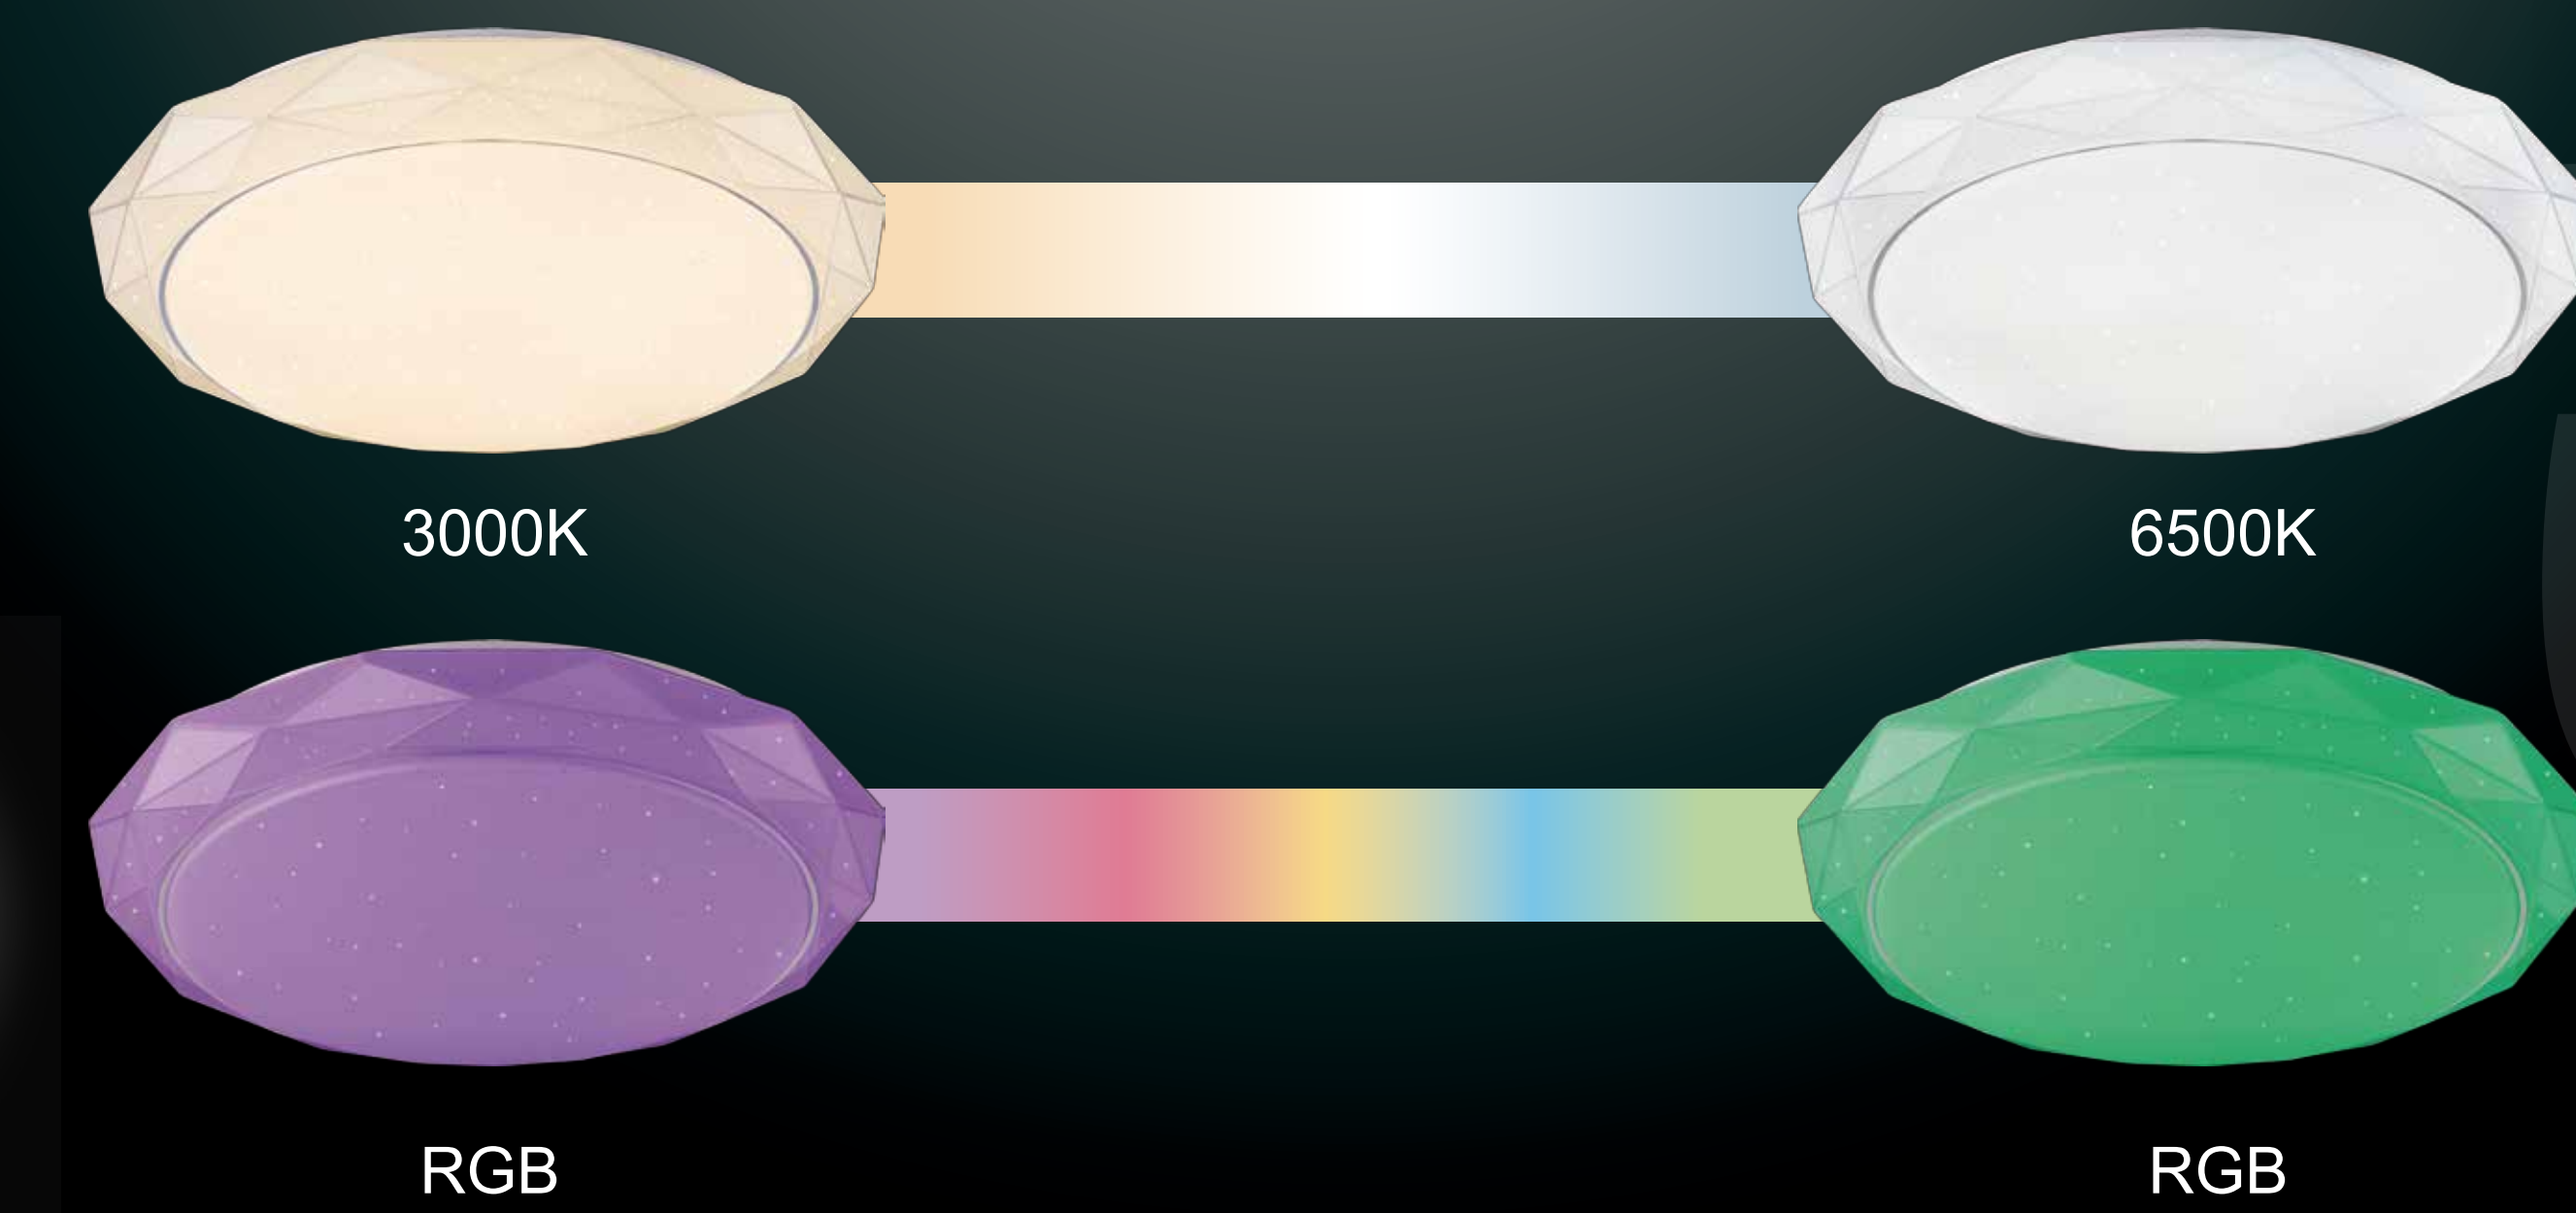

many steps

dimmable

350-3360lm output

3000 K - 6500 K

colour fixing

many steps

many light steps

3 LIGHT STEPS

night light

memory function

many steps

RGB colour change

RGB colour fixing

incl.

dimmable

350-3360lm output

3000 K - 6500 K

memory function

490-4900 lm source

1x 45W LED incl.

1x 10W RGB LED incl.

3000-6500 Kelvin

20,000h Lifetime

10,000h ON/OFF

Input: 230V 50Hz

Output: 410V

-20°C - +40°C

Hg < 0 mg

Beam angle: 120°

Ø38cm

CR280

48304

UK CA CE ENEC EBT ENEC

PAP 20 LDPE4 CARTEA vce/ro

48304 尺寸:55x10x55cm

LED

RGB colour change

RGB colour fixing

incl.

incl. CE