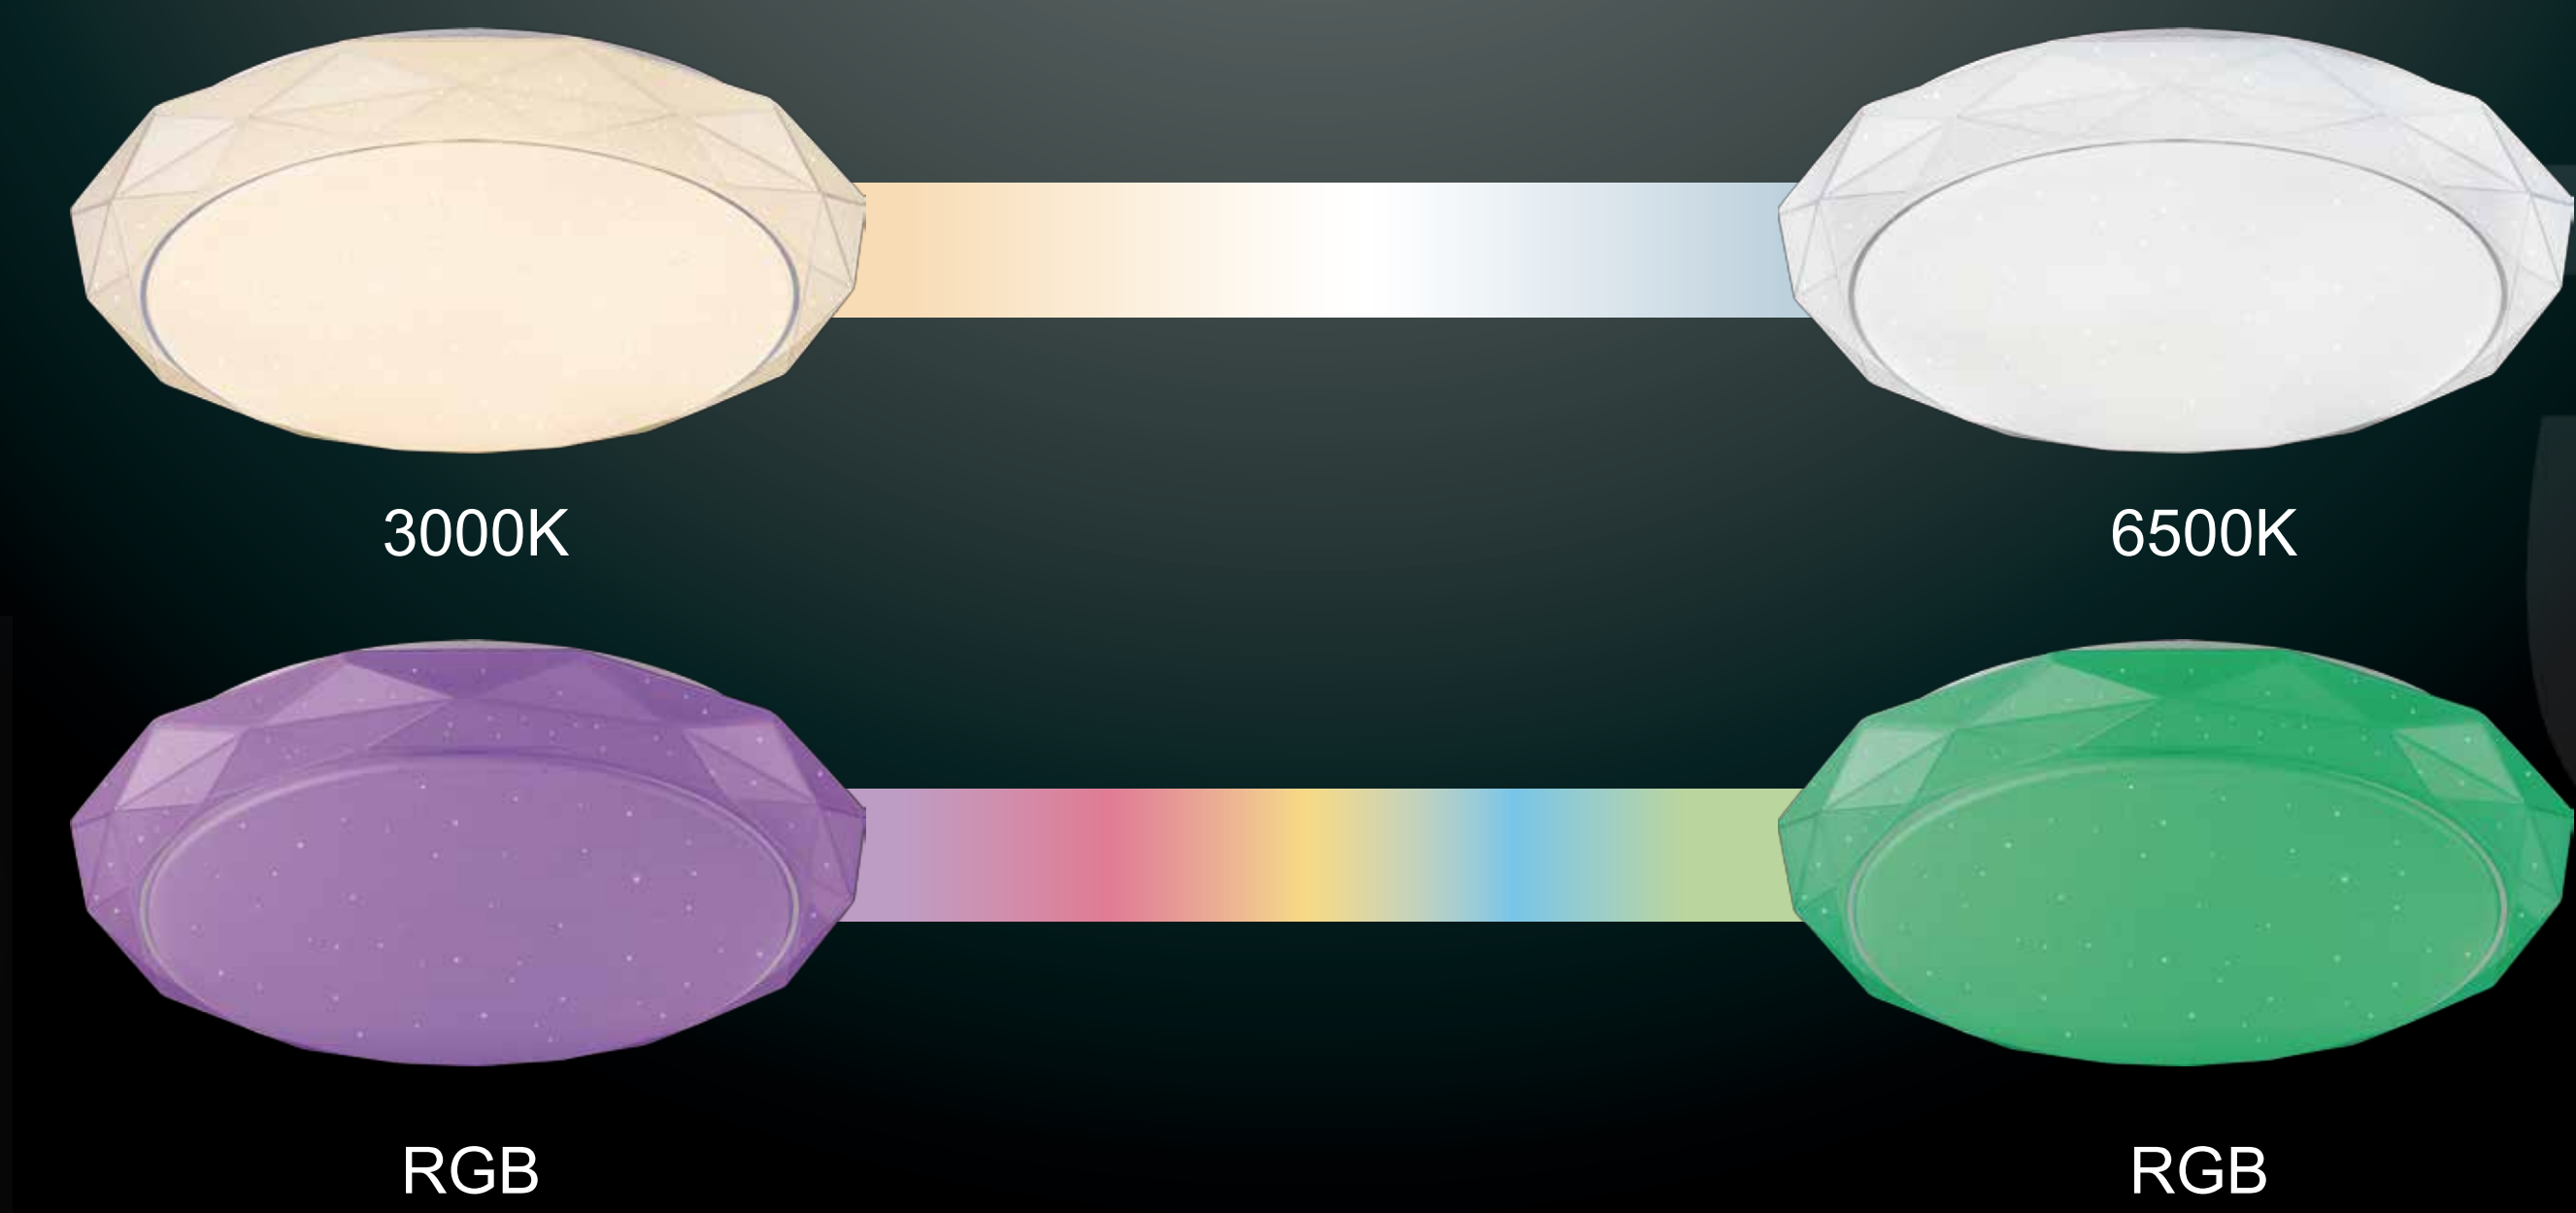

www.globo-lighting.com

- RGB colour change
- RGB colour fixing
- incl.
- many steps
- dimming
- 350-3360lm output
- 3000 K - 6500 K
- colour fixing
- many steps
- many light steps
- 3 LIGHT STEPS
- night light
- memory function

LED

RGB colour change

RGB colour fixing

incl.

incl. CE