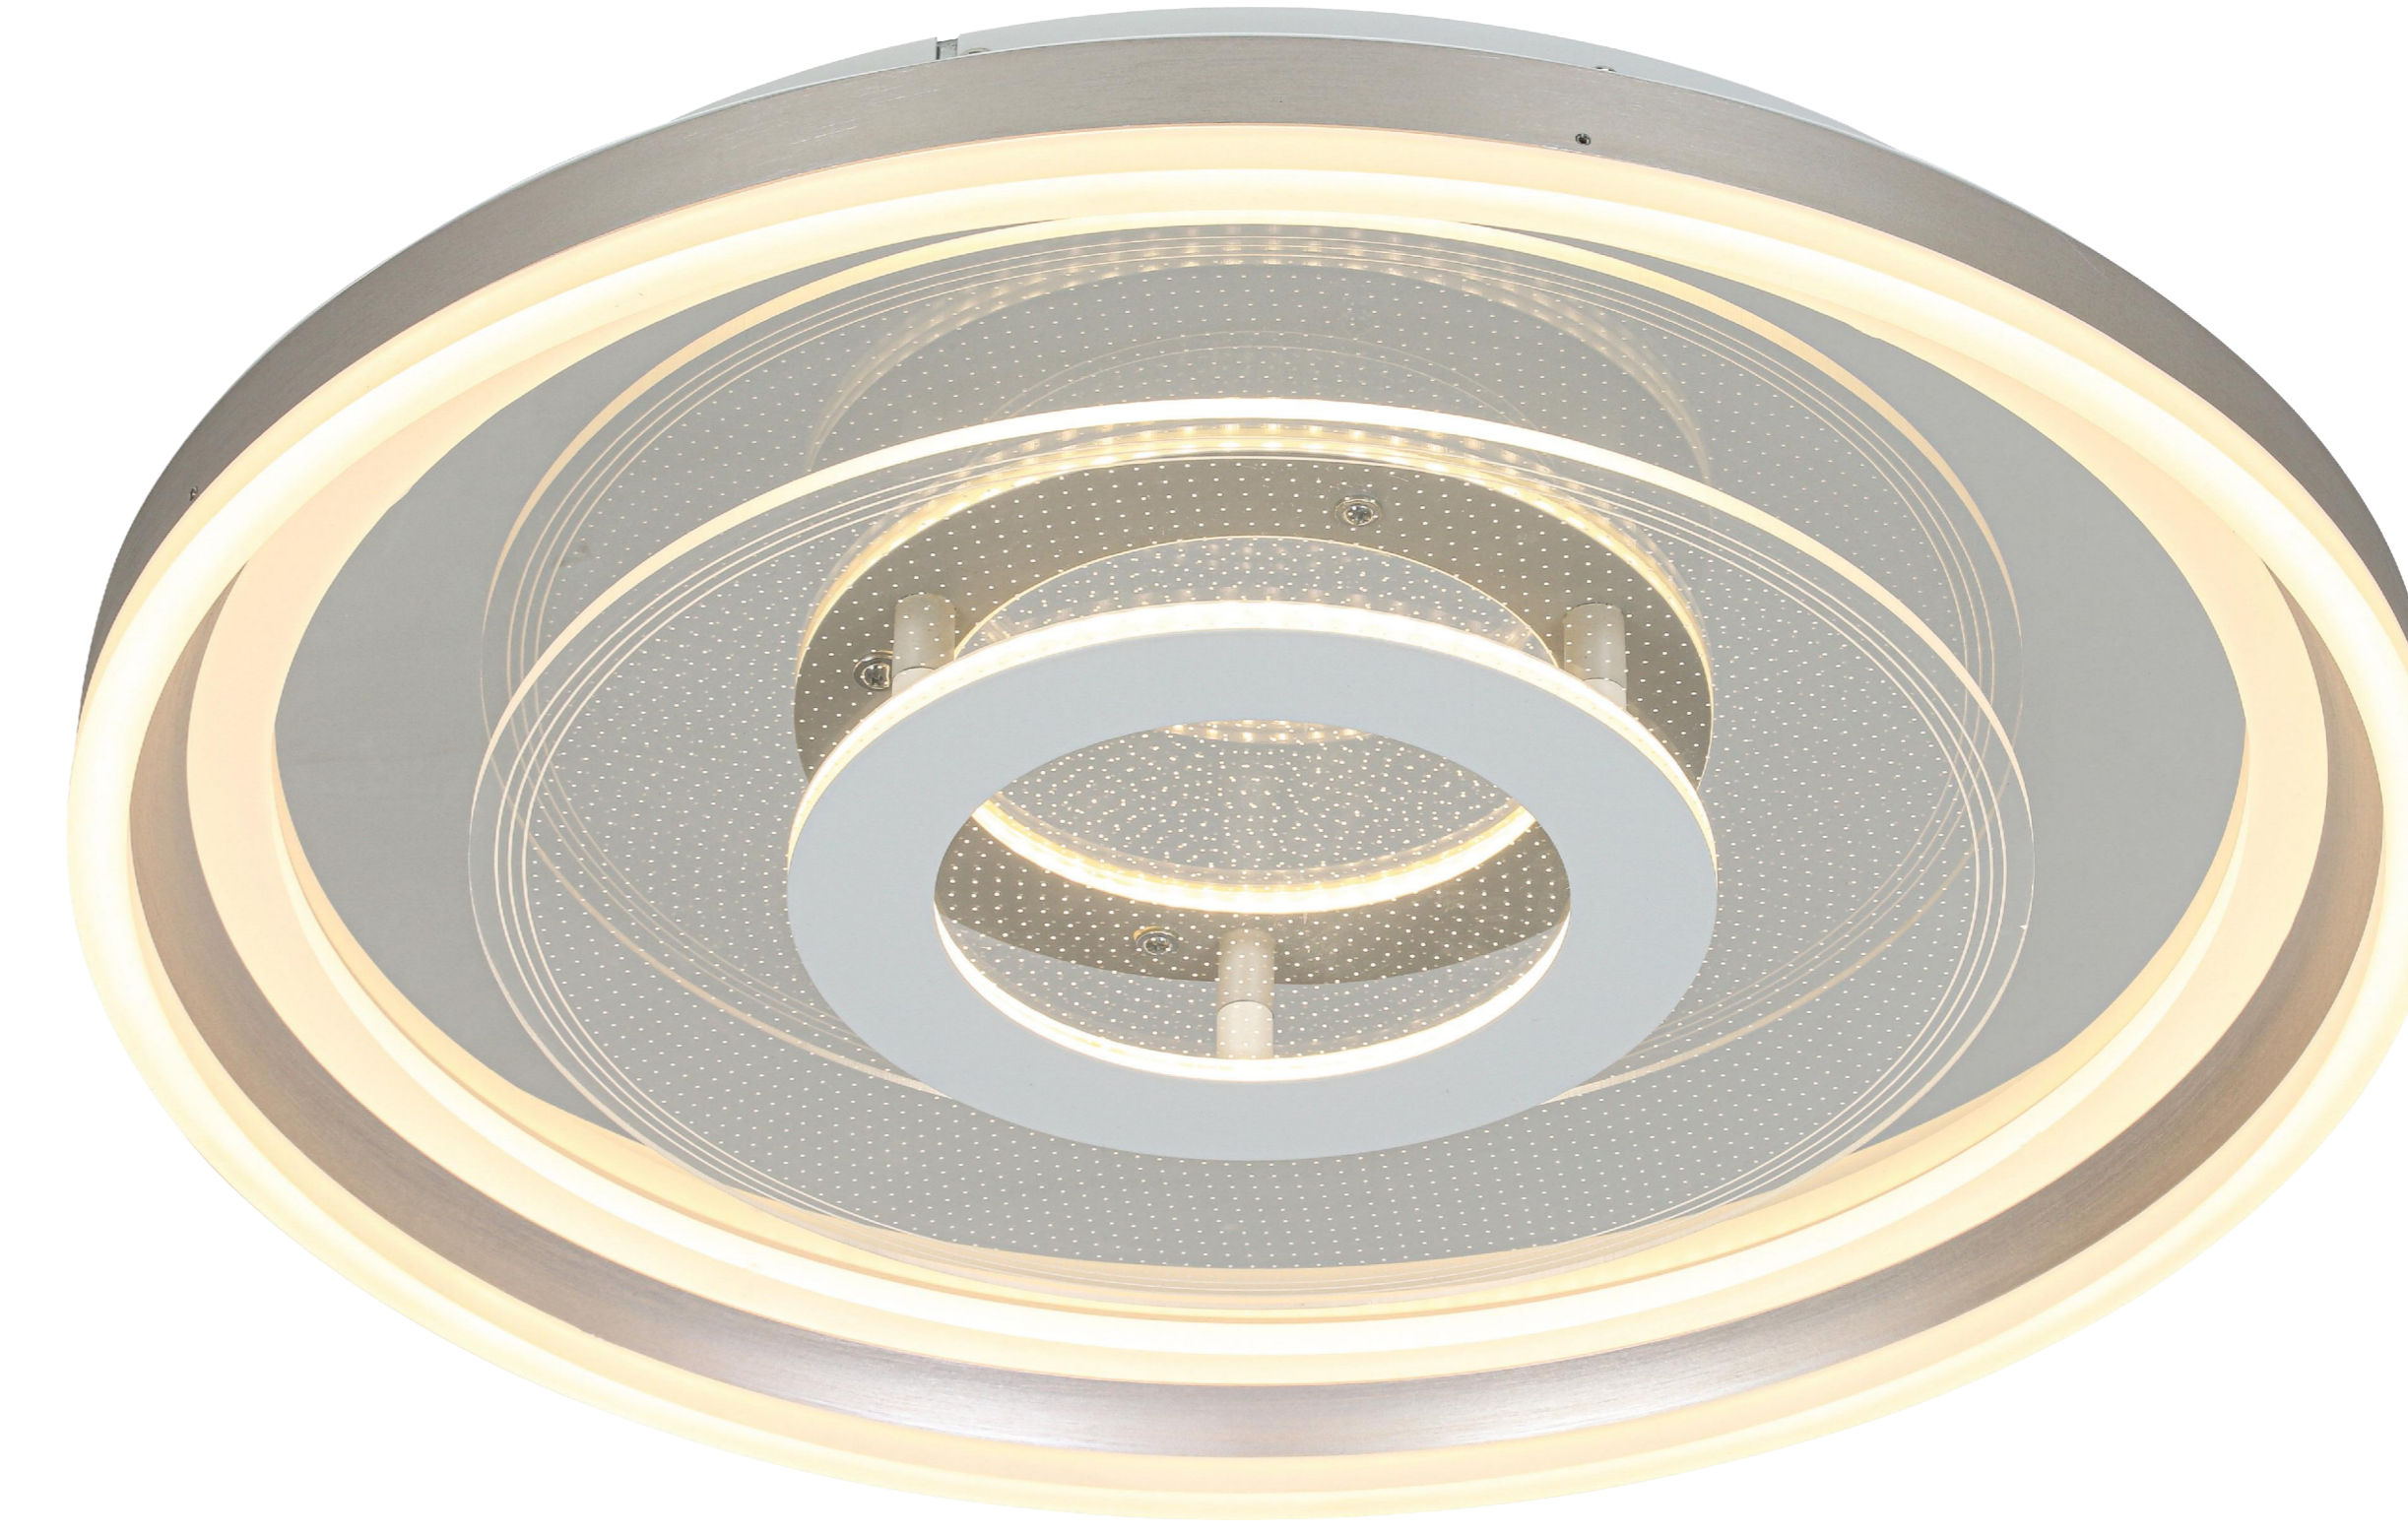

C17982UP / 48573-30
140KL-90FL-140TL
Flute Type: 3 ply E
Box Type: 1002-73

www.globo-lighting.com

JUTA

2567 lm output
5400 lm beam
1x 40W LED Incl.
3000 Kelvin
30300h Lifetime
15000h On/Off
Input: 220-240V - 50/60Hz
Output max. 50W
-20°C - +40°C
not dimmable
High Dim
Beam angle 360°
CR80
9 48573 30
www.globo-lighting.com
MADE IN P.R.C.

JUTA

JUTA

www.globo-lighting.com

846