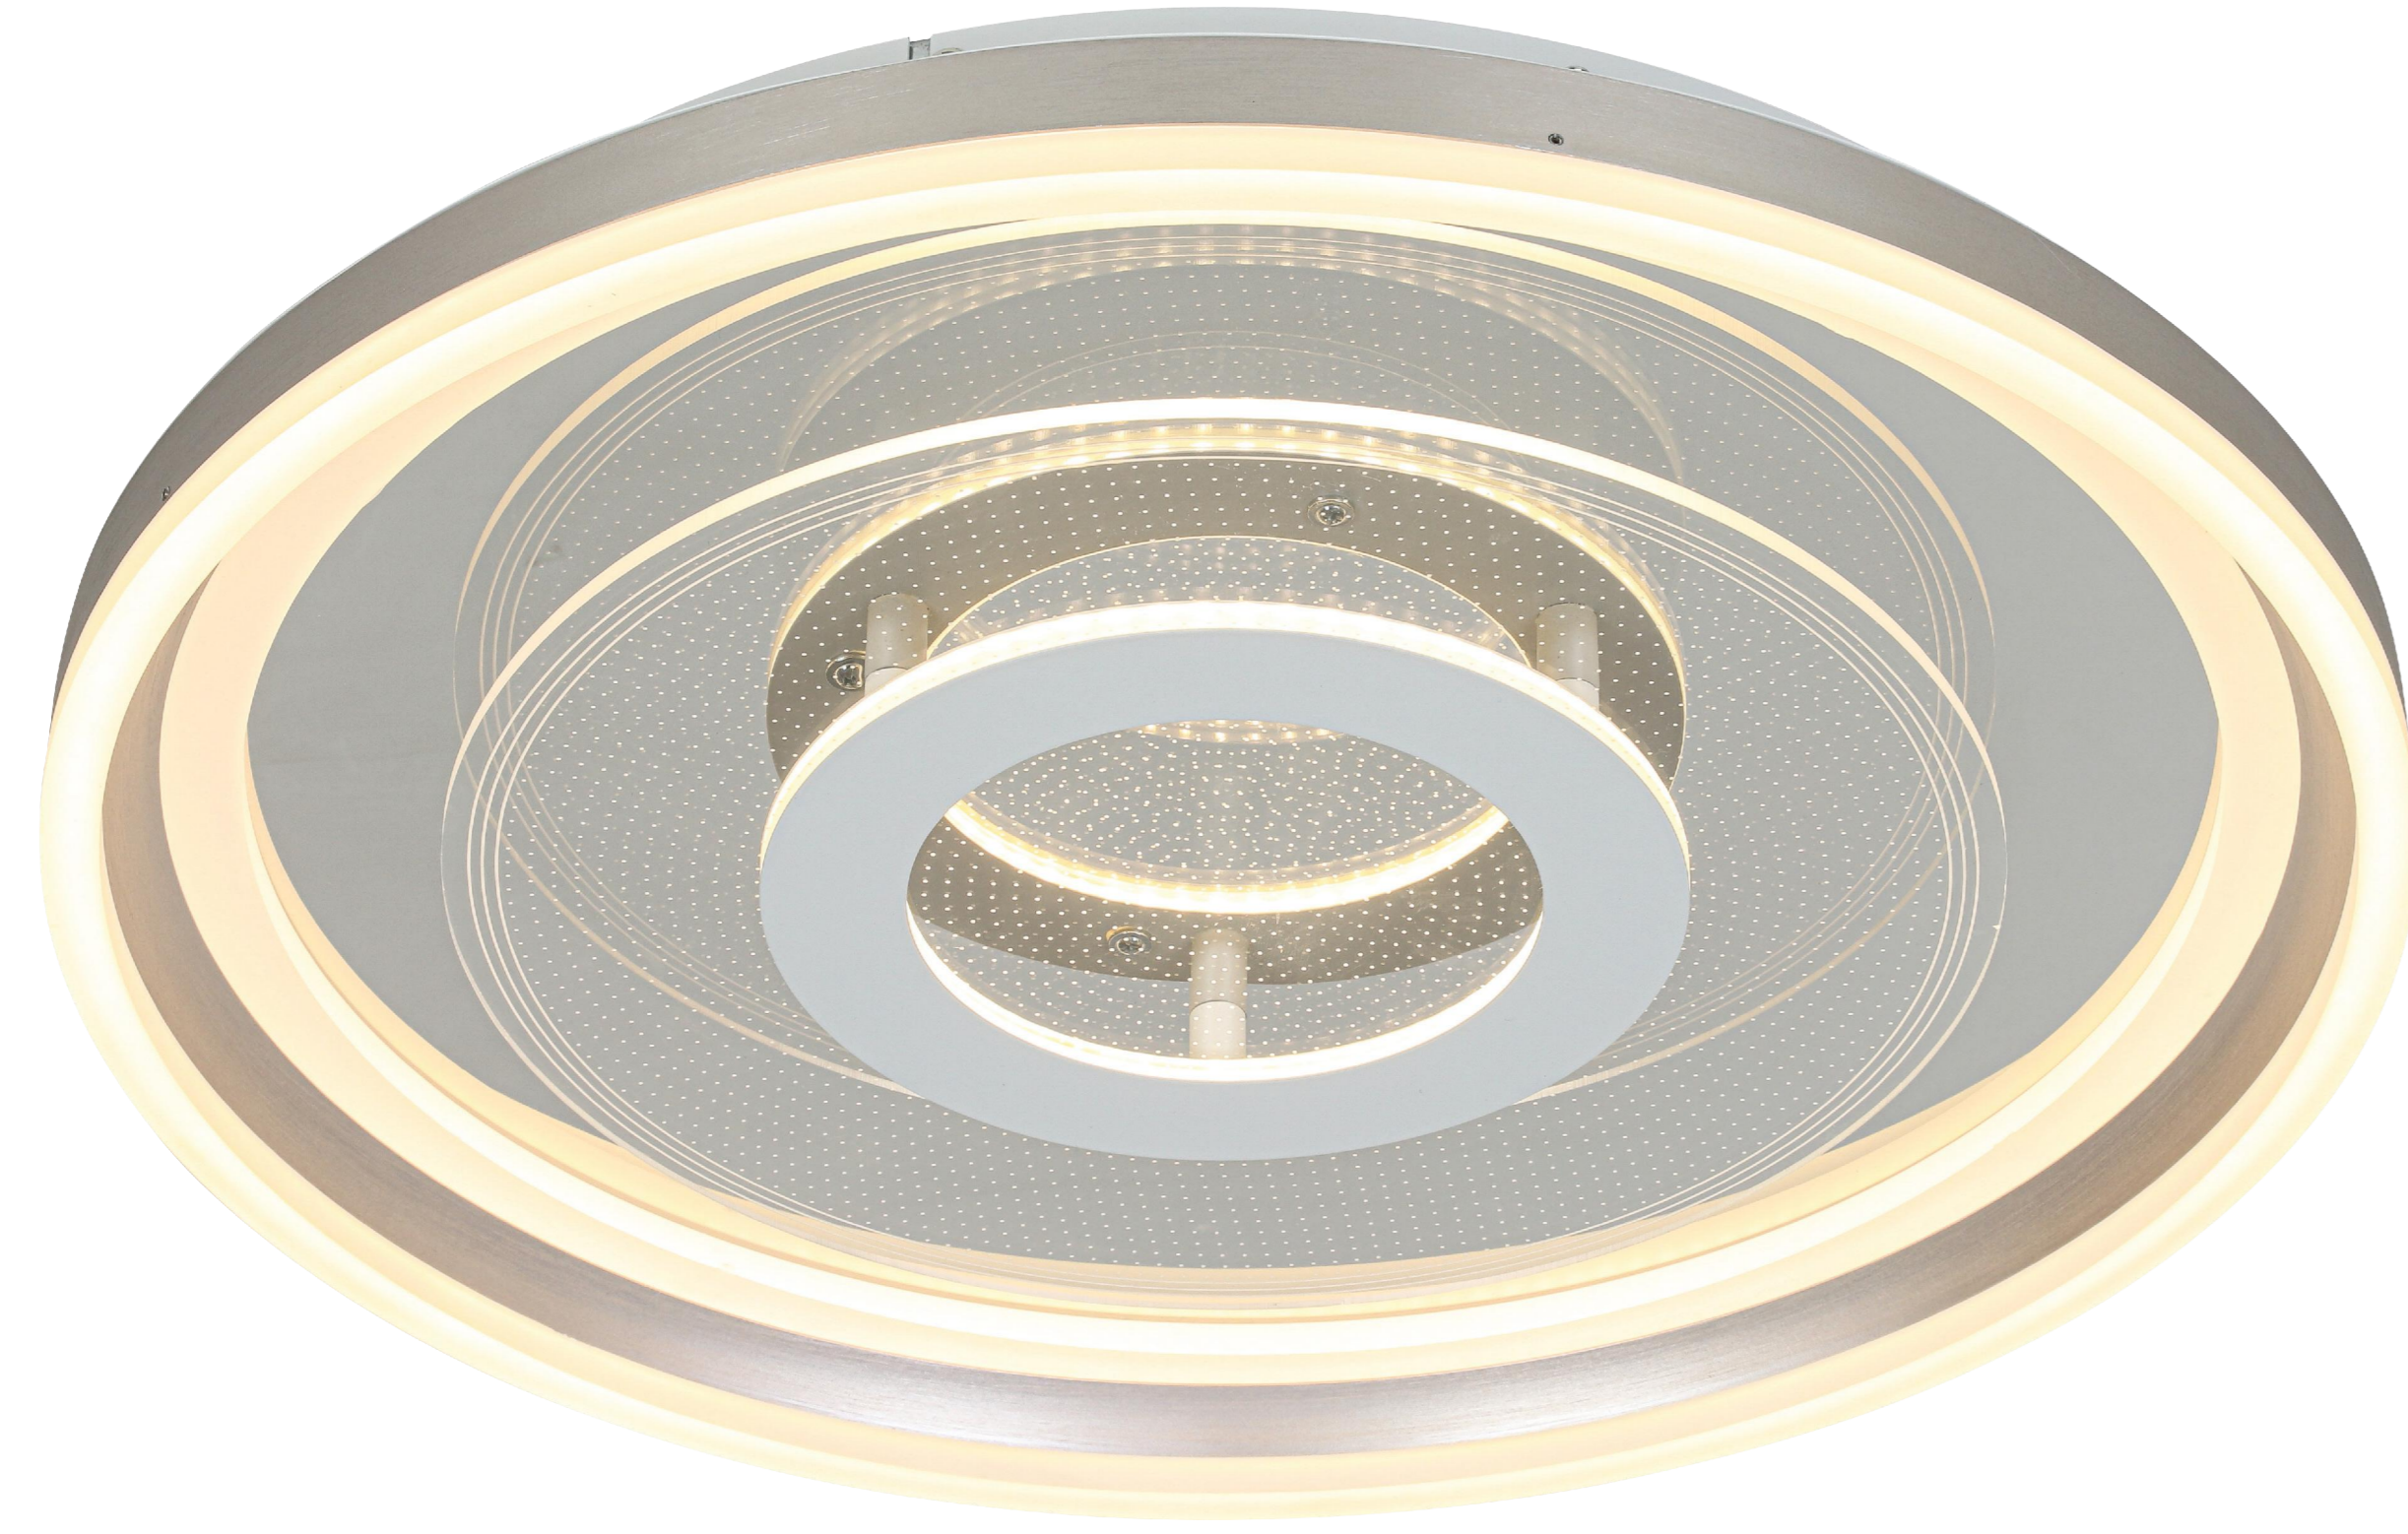

C17982UP / 48573-30
140KL-90FL-140TL
Flute Type: 3 ply E
Box Type: 1002-73

www.globo-lighting.com

JUTA

2567 lm output
5400 lm beam
1x 40W LED Incl.
3000 Kelvin
30300h Lifetime
15000h On/Off
Input: 220-240V - 50/60Hz
Output max. 50W
-20°C - +40°C
not dimmable
High Dim
Beam angle 360°
CR80
9 48573 30
www.globo-lighting.com
MADE IN P.R.C.

JUTA

JUTA

www.globo-lighting.com

846