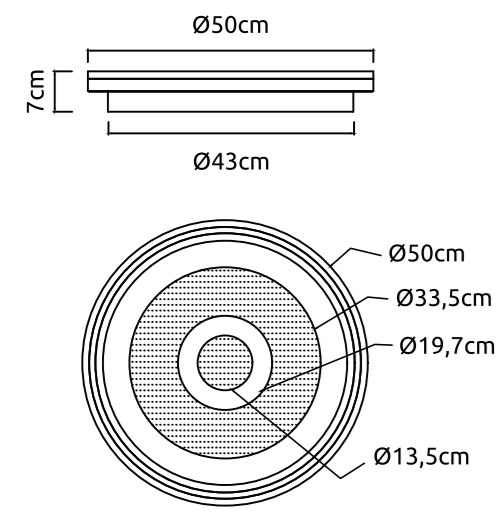

2567 lm output
5400 lm beam
1x 40W LED Incl.
3000 Kelvin
30300h Lifetime
15000h On/Off
Input: 220-240V - 50/60Hz
Output max. 50W
-20°C - +40°C
not dimmable
High Dim
Beam angle 360°
CR80
9 48573 30
www.globo-lighting.com
MADE IN P.R.C.

JUTA

JUTA

www.globo-lighting.com

846