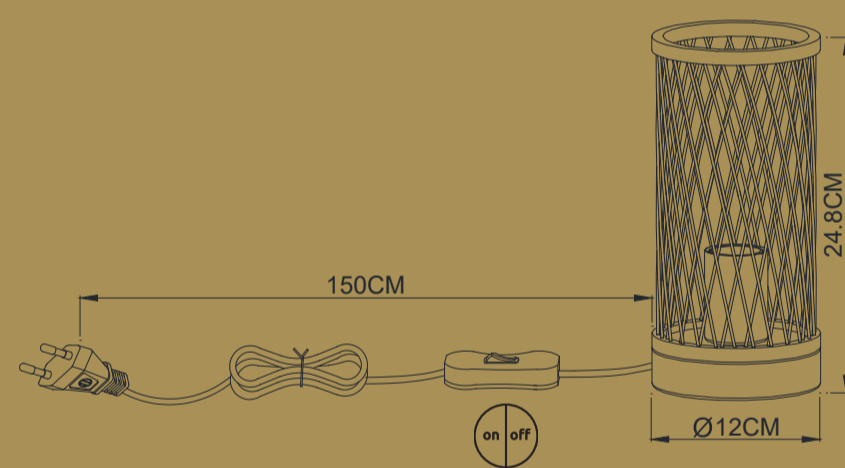

NOWA

NOWA
MALI

230V~ 50Hz
1xE27 MAX 20W LED