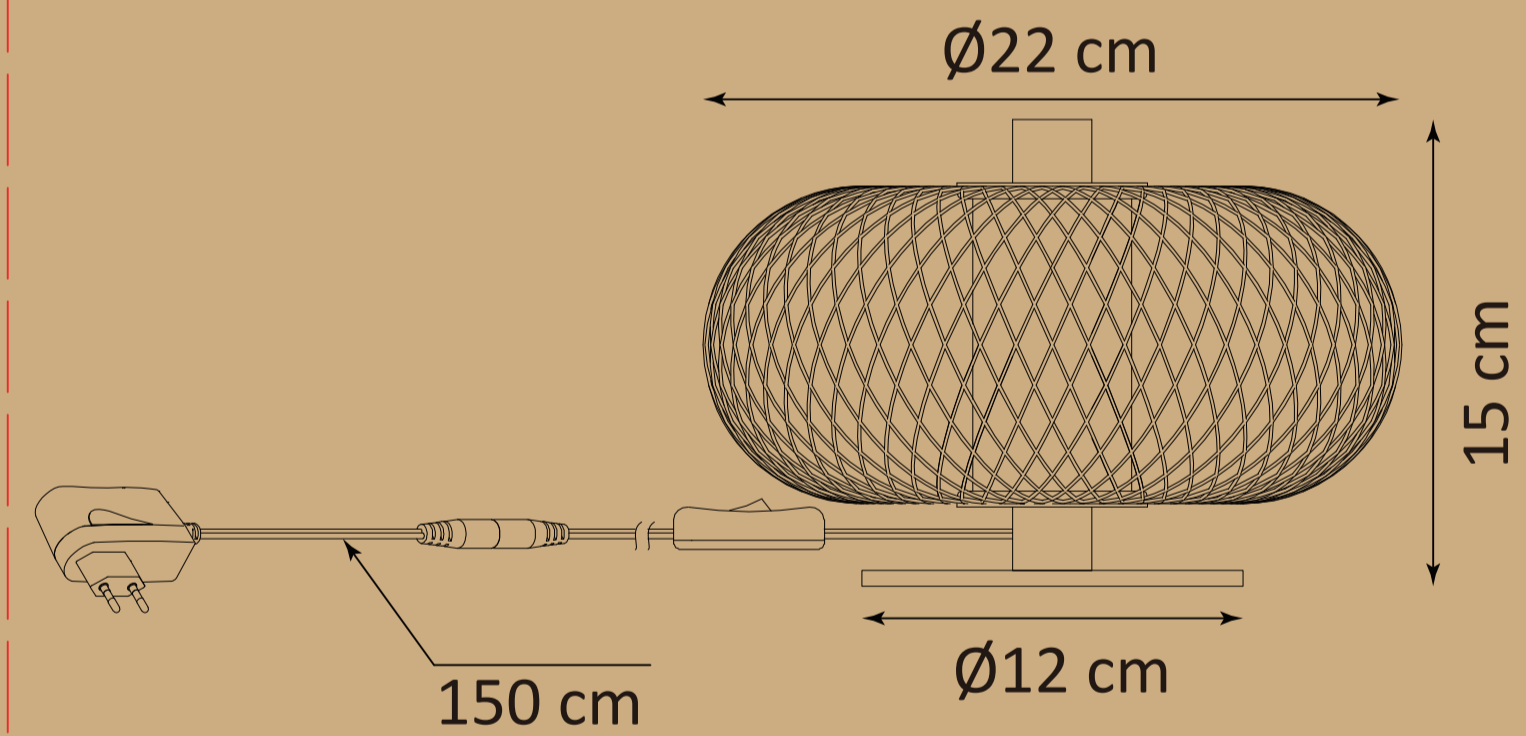

SIZE: 25x25x17.5cm

NOWA
LED

220-240V~ 50/60Hz
LED 5W 17V 300lm output

ASTARI

NOWA
LED

NOWA
LED

220-240V~ 50/60Hz
LED 5W 17V 300lm output

ASTARI

NOWA
LED

520 lm
source

5W LED incl.

2700 Kelvin

20.000h Lifetime

10.000x ON/OFF

Input 220-240V~ 50/60Hz

Output DC 17V

-20°C - +40°C

not dimmable

Hg < 0.0001 mg

Beam angle 120°

CRI≥80

LED

LED

LED