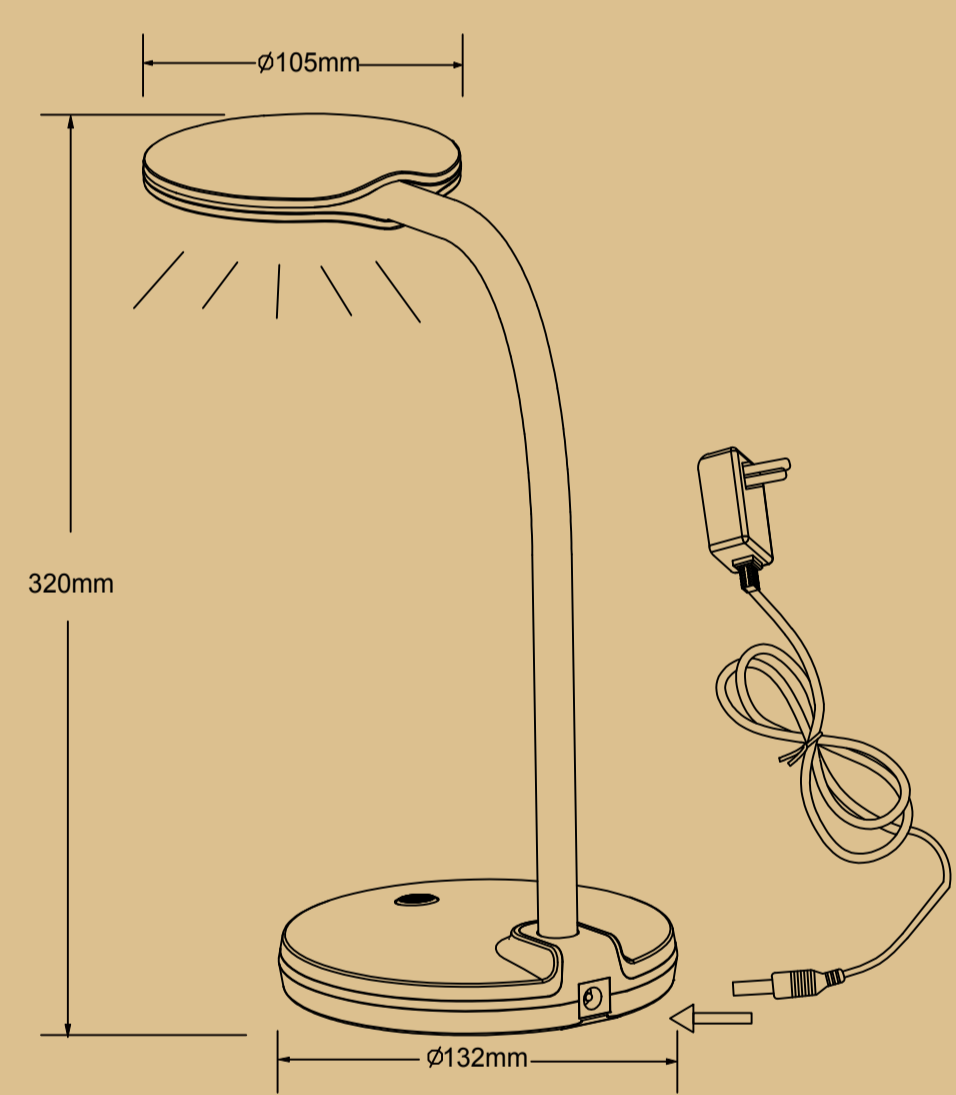

240

NOWA LED

NOWA LED

NOWA LED

### CARMEN

220-240V ~ 50/60Hz  
LED 4.6W 300lm output

NOWA LED

NOWA LED

500lm source

4.6W LED incl.

30.000h Lifetime

10.000X ON/OFF

-20°C – +45°C

Hg <0.0001 mg

Input 220-240V~ 50/60Hz  
Output 13.2VDC 280mA

dimmable

3000 Kelvin

Beam angle 120°

CRI≥80

Importer:  
GLOBO Handels GmbH  
Gewerbestrasse 3  
A-9184 Sankt Peter  
AUSTRIA  
www.globo-lighting.com  
office@globo-lighting.com  
MADE IN P.R.C