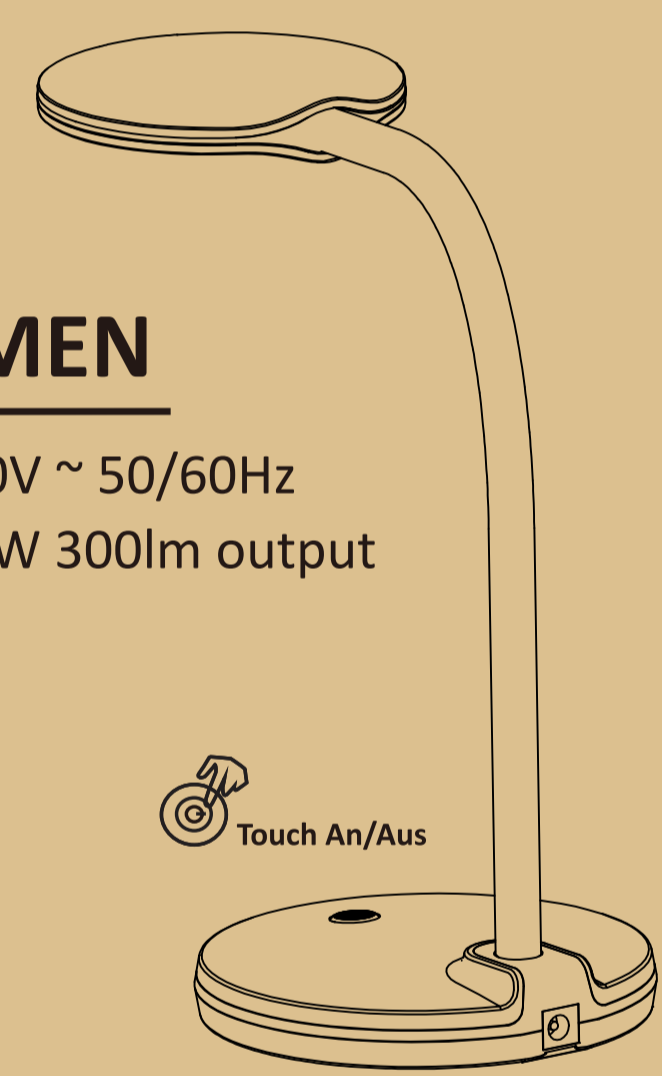

### CARMEN

220-240V ~ 50/60Hz  
LED 4.6W 300lm output

NOWA LED

NOWA LED

500lm source

4.6W LED incl.

30.000h Lifetime

10.000X ON/OFF

-20°C – +45°C

Hg <0.0001 mg

Input 220-240V~ 50/60Hz  
Output 13.2VDC 280mA

dimmable

3000 Kelvin

Beam angle 120°

CRI≥80

Importer:  
GLOBO Handels GmbH  
Gewerbestrasse 3  
A-9184 Sankt Peter  
AUSTRIA  
www.globo-lighting.com  
office@globo-lighting.com  
MADE IN P.R.C