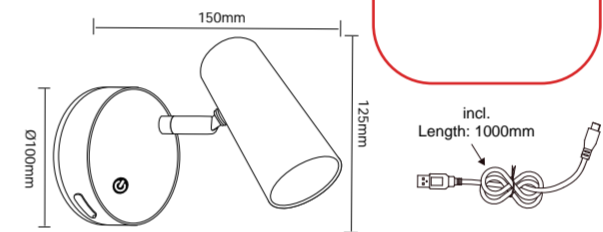

www.globo-lighting.com

ALLVI

13x10.5x13.7cm

ALLVI

ALLVI

ALLVI

incl. 1 x LED 0,4W 3.7V DC

(D) LED Strahler ; (GB) LED spot light ; (F) Spot LED; (I) Faretto LED;
 (E) Foco LED; (HR) LED reflektor ; (BIH) LED reflektor ; (SLO) LED reflektor;
 (SRB) LED reflektor; (FIN) LED-kohdevalo; (DK) LED spots; (IS) LED-kastari;
 (P) Spot LED; (BG) LED cnor; (N) LED-spotlight;
 (LV) LED prožektors; (S) LED stráikastare; (CZ) LED bodové svitidlo;
 (RUS) Cnor, LED; (H) LED-es spotlámpa;
 (LT) LED kryptinis šviestuvas; (SK) LED bodové svietidlo - spo;
 (NL) LED-Spot ; (TR) LED Spot Lamba; (EST) LED kohtvalgusti;
 (PL) LED oświetlenie punktowe - spot; (RO) Spot LED; (GR) Σnot LED;

57914-1AL
 Importer: Globo Handels GmbH, Gewerbestraße 3,
 9184 St. Peter, AUSTRIA
 office@globo-lighting.com
 www.globo-lighting.com
 Made in P.R.C.

60 lm	source
29 lm	output
0.4W LED incl.	
3100 Kelvin	
20.000h Lifetime	
10.000x ON/OFF	
Input 220-240V - 50/60Hz	
Output 3.7V	
-20°C - +40°C	
not dimmable	
Hg < 0.0001mg	
Beam angle 120°	
CRI≥80	
Ø2.5cm	
LED: LED	