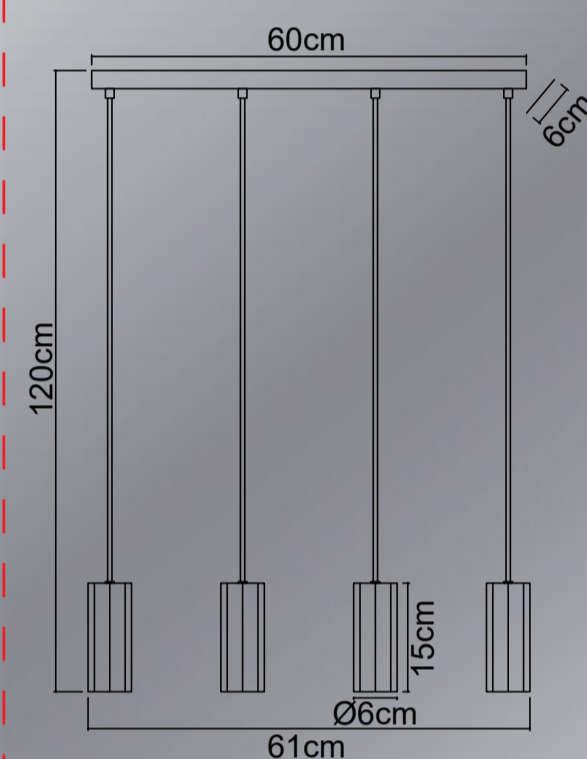

www.globo-lighting.com

57918-4HB彩盒: 140x80x650mm

57918-4HB

IP20|4x MAX 25W GU10 230V|excl.

Importer:

GLOBO Handels GmbH

Gewerbestrasse 3

A-9184 Sankt Peter

AUSTRIA

www.globo-lighting.com

office@globo-lighting.com

MADE IN P.R.C