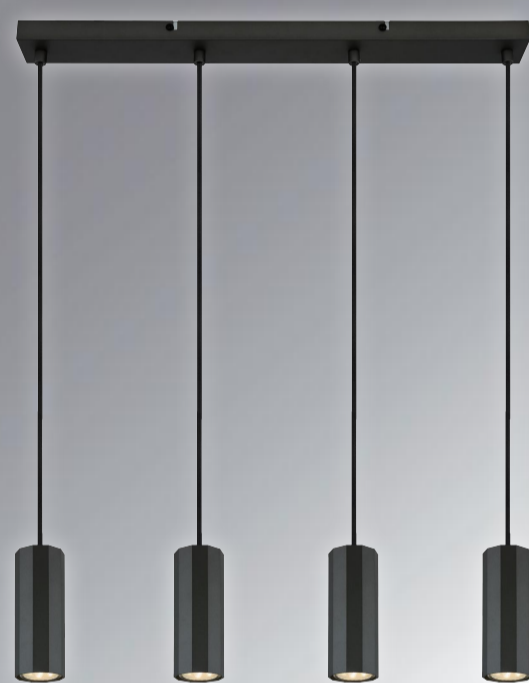

www.globo-lighting.com

57918-4HB彩盒: 140x80x650mm

57918-4HB

IP20|4x MAX 25W GU10 230V|excl.

Importer:

GLOBO Handels GmbH

Gewerbestrasse 3

A-9184 Sankt Peter

AUSTRIA

www.globo-lighting.com

office@globo-lighting.com

MADE IN P.R.C