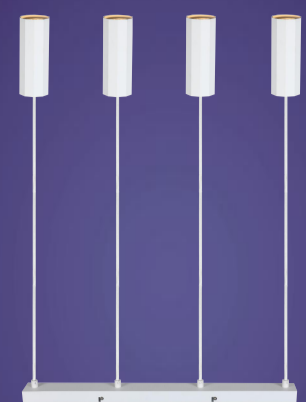

www.globo-lighting.com

57918-4HW彩盒: 140x80x650mm