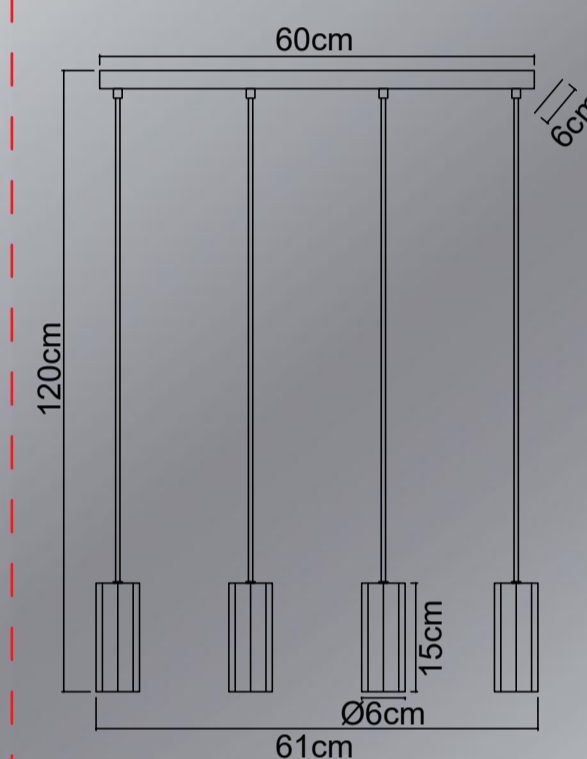

www.globo-lighting.com

57918-4HW彩盒: 140x80x650mm

57918-4HW

IP20|4x MAX 25W GU10 230V|excl.

Importer:

GLOBO Handels GmbH

Gewerbestrasse 3

A-9184 Sankt Peter

AUSTRIA

www.globo-lighting.com

office@globo-lighting.com

MADE IN P.R.C