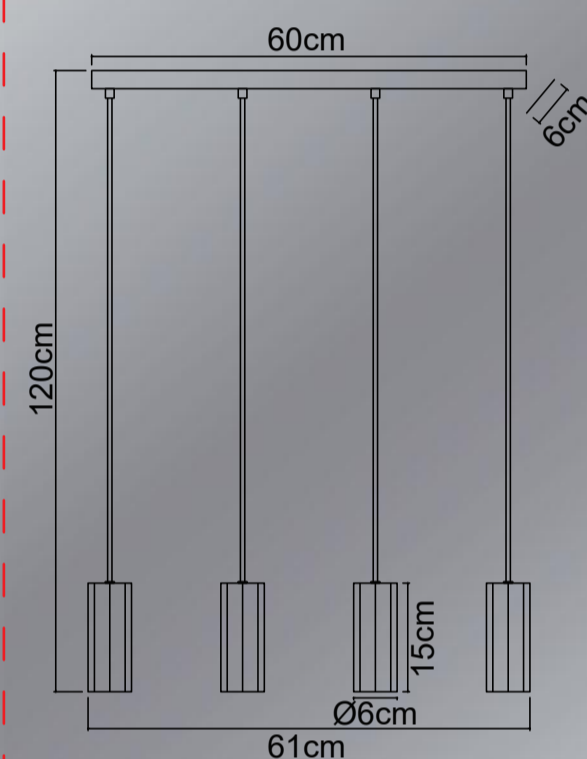

57918-4H彩盒: 140x80x650mm

57918-4H

IP20|4x MAX 25W GU10 230V|excl.

Importer:

GLOBO Handels GmbH

Gewerbestrasse 3

A-9184 Sankt Peter

AUSTRIA

www.globo-lighting.com

office@globo-lighting.com

MADE IN P.R.C