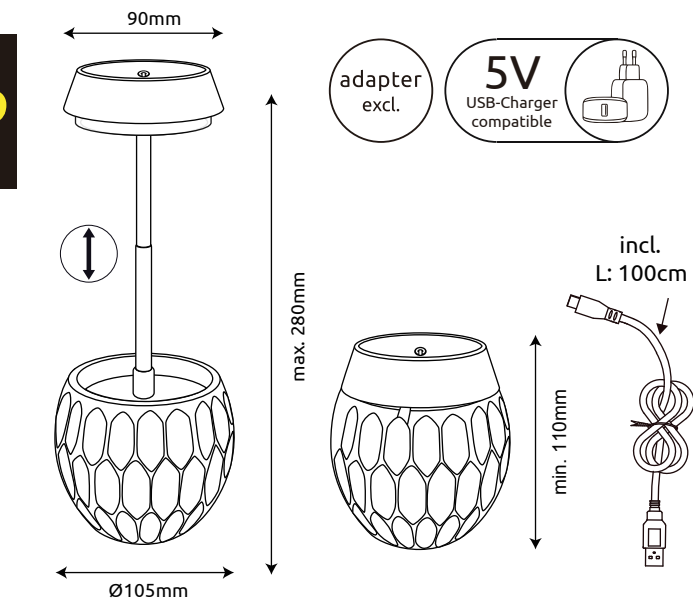

58014CH
Importer: Globo Handels GmbH, Gewerbestraße 3, 9184 St. Peter, AUSTRIA
office@globo-lighting.com
www.globo-lighting.com
Made in P.R.C.