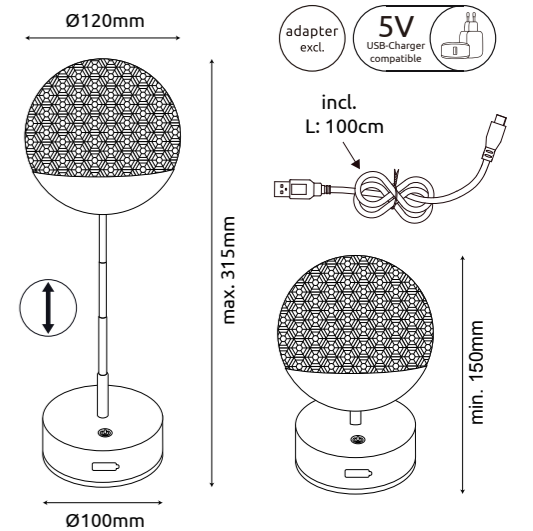

58015S

Importer: Globo Handels GmbH, Gewerbestraße 3, 9184 St. Peter, AUSTRIA

office@globo-lighting.com
www.globo-lighting.com

Made in P.R.C.