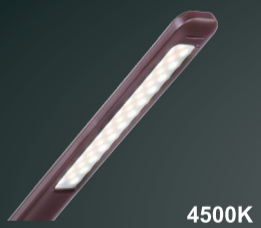

3000K

Step-2