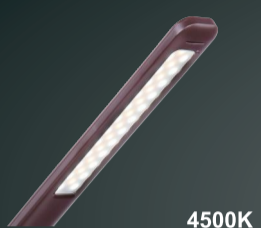

LED

Step-1

3000K

Step-2

4500K

Step-3

6000K

touch dimmer

Battery incl.

clock

colour fixing

alarm

3 LIGHT STEPS 3000 K

adapter incl.

278 lm output

GLOBO LIGHTING

incl. 1x

360 lm source

1x 7W LED incl.

3000 Kelvin

4500 Kelvin

6000 Kelvin

20.000h Lifetime

10.000x ON/OFF