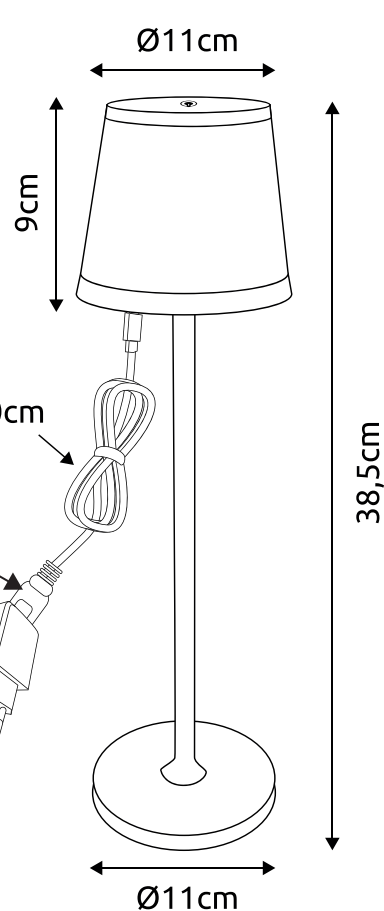

58433G / 13,5 x 42 x 13,5cm

350 lm source

4.6W LED incl.

3000 Kelvin

30.000h Lifetime

10.000x ON/OFF

Input 220-240V ~50/60Hz

Output 5V

-20°C -- +45°C

dimmable

Hg 0mg

Beam angle 240°

CRI≥80

- (D) LED Tischleuchte;
- (GB) LED table lamp;
- (F) Lampe à poser LED;
- (I) Lampada Tavolo a LED;
- (E) Lámpara de sobremesa LED;
- (HR) LED stolna lampa;
- (BIH) LED stolna lampa;
- (SLO) LED namizna svetilka;
- (SRB) LED stona lampa;
- (FIN) LED-pöytävalaisin;
- (DK) LED bordlampe;
- (IS) LED bordlampi;
- (P) Candeeiro de mesa LED;
- (BG) LED настолна лампа;
- (N) Bordlampe med LED;
- (LV) LED galda lampa;
- (S) LED-bordslampa;
- (CZ) LED stolní svítidlo;
- (RUS) Настольный светильник LED;
- (H) LED asztali lámpa;
- (LT) LED stalo šviestuvus;
- (SK) LED stolové svietidlo;
- (NL) LED tafellamp;
- (TR) LED masa aydınlatması;
- (BY) LED настолна лампа;
- (EST) LED Laualamp;
- (PL) LED lampa stołowa;
- (RO) Veioza LED;
- (GR) Επιτραπέζιο φωτιστικό LED

- IP54
- touch on/off
- continuous touch dimmer
- AKKU incl.
- USB charger
- adapter incl.
- 220lm output

- IP54
- touch on/off
- continuous touch dimmer
- AKKU incl.
- USB charger
- adapter incl.
- 220lm output

RIDLEY

RIDLEY

RIDLEY

58433G

office@globo-lighting.com

www.globo-lighting.com

Made in P.R.C.