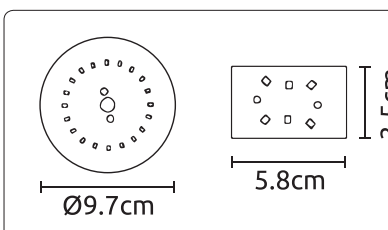

# 58433R / 13,5 x 42 x 13,5cm

**350 lm source**

**4.6W LED incl.**

3000 Kelvin

30.000h Lifetime

10.000x ON/OFF

Input 220-240V ~50/60Hz

Output 5V

-20°C -- +45°C

dimnable

Hg 0mg

Beam angle 240°

CRI≥80

- D LED Tischleuchte
- GB LED table lamp
- F Lampe à poser LED
- I Lampada Tavolo a LED
- E Lámpara de sobremesa LED
- HR LED stolna lampa
- BIH LED stolna lampa
- SLO LED namizna svetilka
- SRB LED stona lampa
- FIN LED-pöytävalaisin
- DK LED bordlampe
- IS LED bordlampi
- P Candeeiro de mesa LED
- BG LED настолна лампа
- N Bordlampe med LED
- LV LED galda lampa
- S LED-bordslampa
- CZ LED stolní svítidlo
- RUS Настольный светильник LED
- H LED asztali lámpa
- LT LED stalo šviestuvas
- SK LED stolové svietidlo
- NL LED tafellamp
- TR LED masa aydınlatması
- BY Уличный светильник, LED
- EST LED Laualamp
- PL LED lampa stołowa
- RO Veioza LED