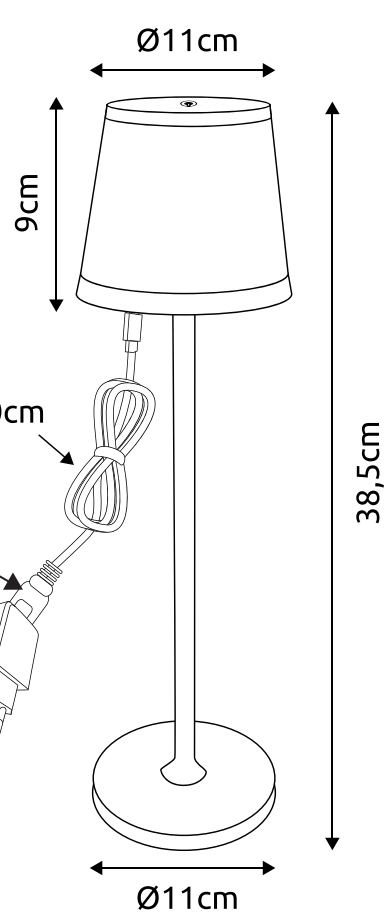

# 58433R / 13,5 x 42 x 13,5cm

**350 lm source**

**4.6W LED incl.**

3000 Kelvin

30.000h Lifetime

10.000x ON/OFF

Input 220-240V ~50/60Hz

Output 5V

-20°C -- +45°C

dimnable

Hg 0mg

Beam angle 240°

CRI≥80

- D LED Tischleuchte
- GB LED table lamp
- F Lampe à poser LED
- I Lampada Tavolo a LED
- E Lámpara de sobremesa LED
- HR LED stolna lampa
- BIH LED stolna lampa
- SLO LED namizna svetilka
- SRB LED stona lampa
- FIN LED-pöytävalaisin
- DK LED bordlampe
- IS LED bordlampi
- P Candeeiro de mesa LED
- BG LED настолна лампа
- N Bordlampe med LED
- LV LED galda lampa
- S LED-bordslampa
- CZ LED stolní svítidlo
- RUS Настольный светильник LED
- H LED asztali lámpa
- LT LED stalo šviestuvas
- SK LED stolové svietidlo
- NL LED tafellamp
- TR LED masa aydınlatması
- BY Уличный светильник, LED
- EST LED Laualamp
- PL LED lampa stołowa
- RO Veioza LED