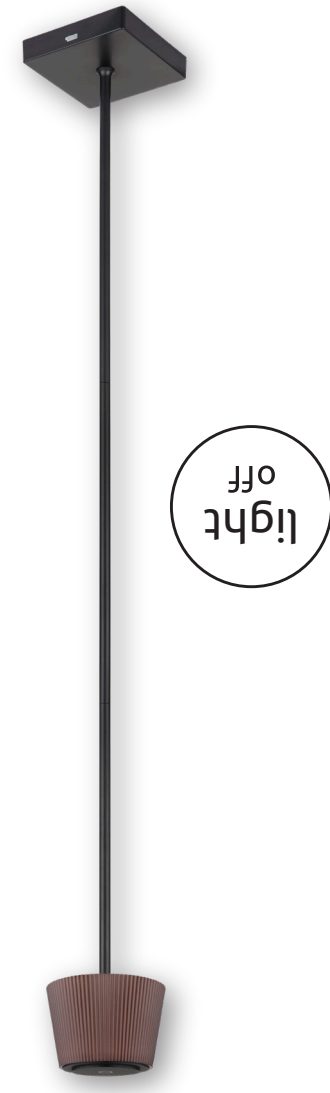

www.globo-lighting.com

GREGOIR

58434SBB_175x495x160mm