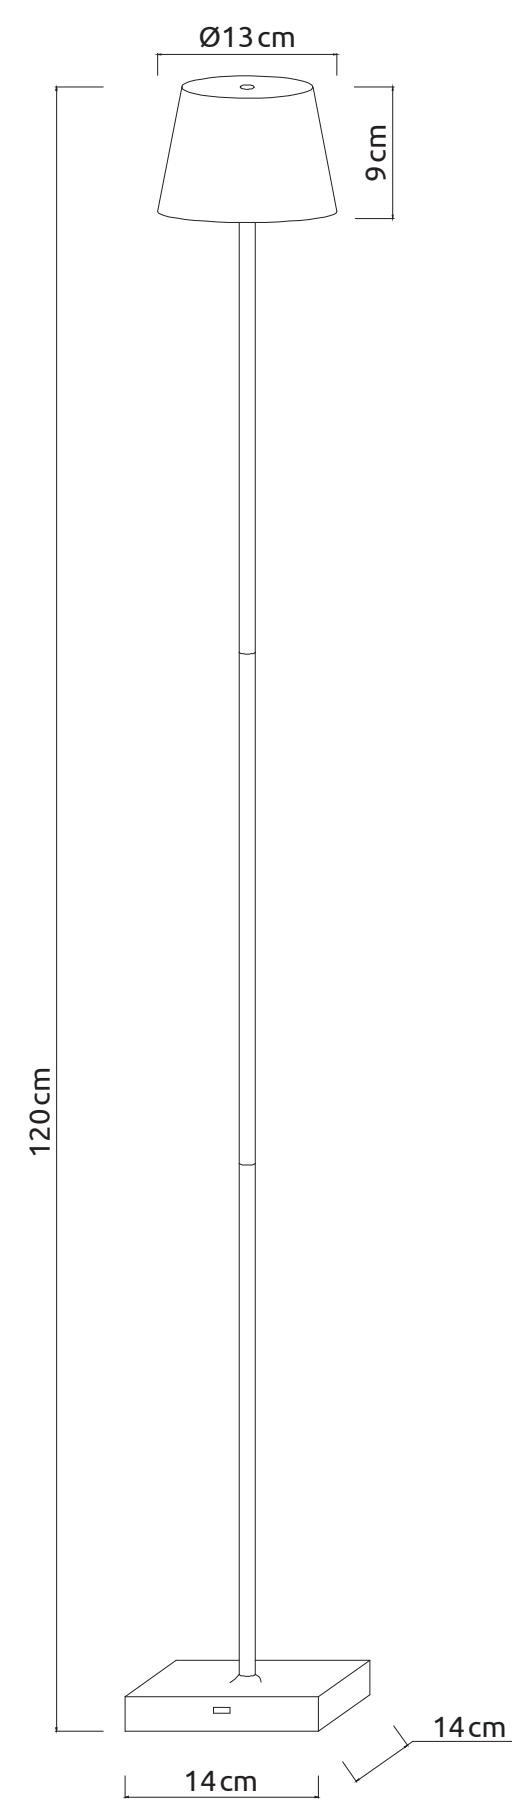

L 150cm

adapter excl.

5V

USB-Charger compatible

58434SBB

Importer: Globo Handels GmbH, Gewerbestraße 3, 9184 St. Peter, AUSTRIA
office@globo-lighting.com
www.globo-lighting.com
Made in P.R.C.