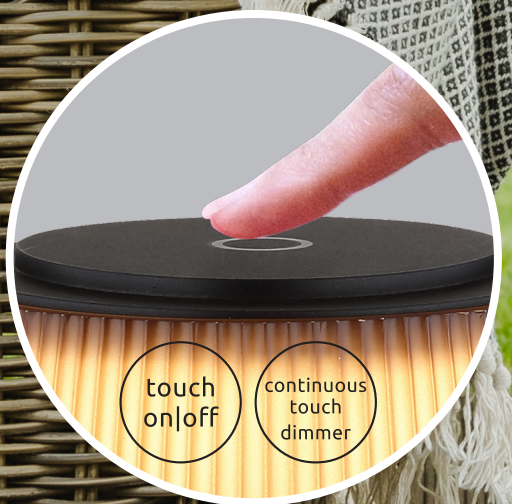

58434SBB_175x495x160mm

GREGOIR