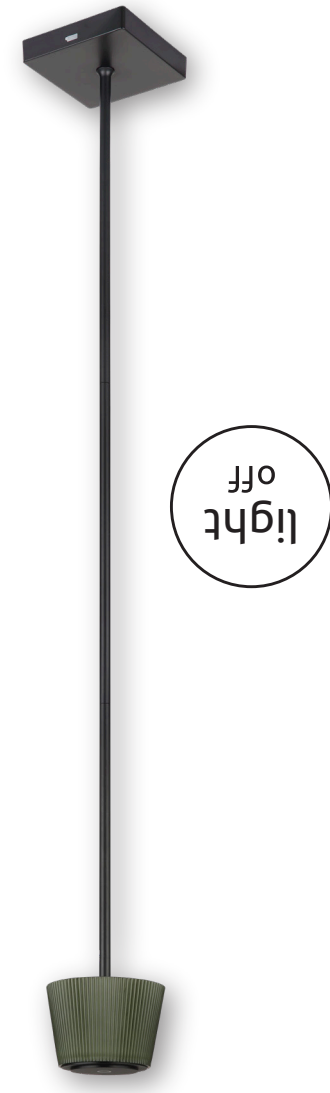

www.globo-lighting.com

GREGOIR

light off