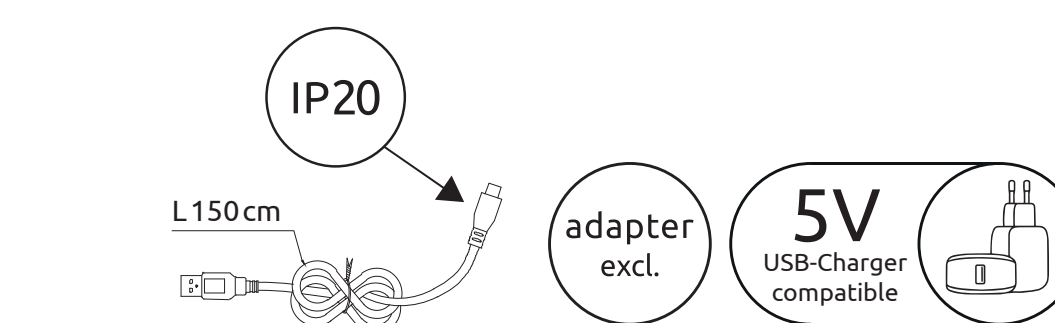

GREGOIR

310 lm source

155 lm output

4W LED incl.

3000 Kelvin

4000 Kelvin

5000 Kelvin

20.000h Lifetime

10.000x ON/OFF

Input 220-240V~ 50/60Hz

Output 5V

-20°C - +40°C

dimnable

Hg < 0.0001 mg

Beam angle 120°

CRI>80