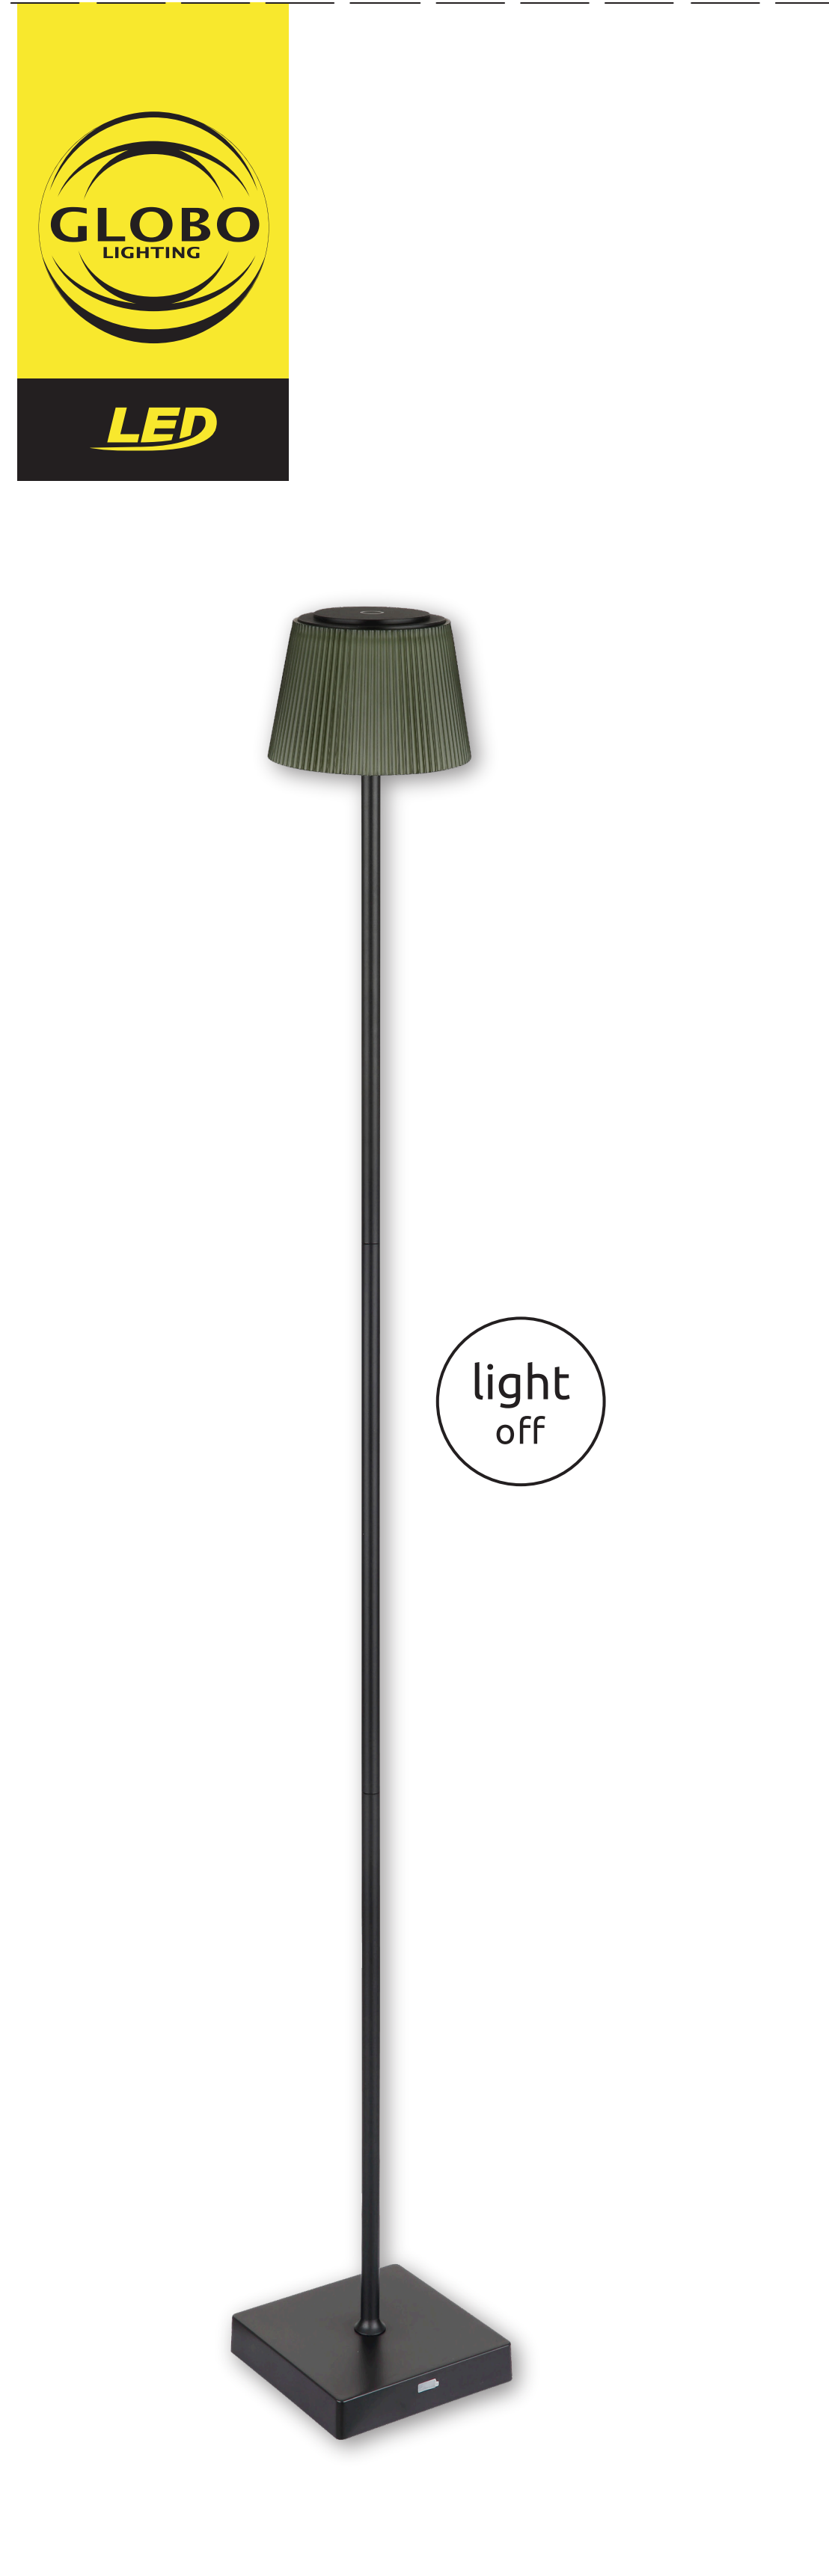

light off

GREGOIR