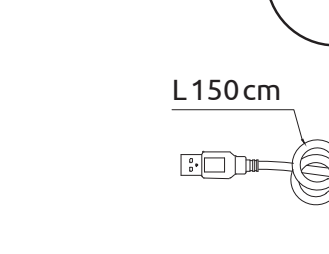

GREGOIR

310 lm source

155 lm output

4W LED incl.

3000 Kelvin

4000 Kelvin

5000 Kelvin

20.000h Lifetime

10.000x ON/OFF

Input 220-240V~ 50/60Hz

Output 5V

-20°C - +40°C

dimnable

Hg < 0.0001 mg

Beam angle 120°

CRI>80