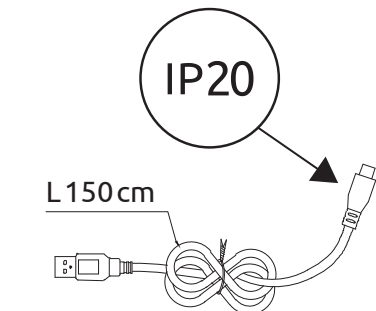

GREGOIR

310 lm source

200 lm output

4W LED incl.

3000 Kelvin

4000 Kelvin

5000 Kelvin

20.000h Lifetime

10.000x ON/OFF

Input 220-240V~ 50/60Hz

Output 5V

-20°C - +40°C

dimnable

Hg < 0.0001 mg

Beam angle 120°

CRI>80

58434SB

Made in P.R.C.