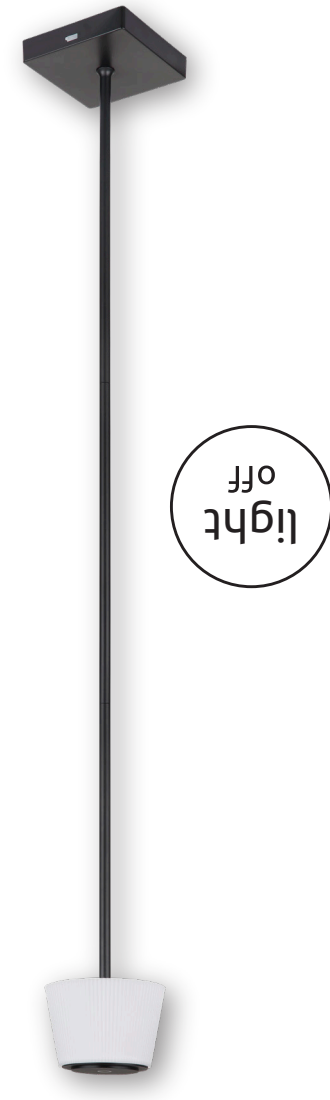

GREGOIR

58434SB_175x495x160mm

GREGOIR

GREGOIR

GREGOIR

310 lm source

200 lm output

4W LED incl.

3000 Kelvin

4000 Kelvin

5000 Kelvin

20.000h Lifetime

10.000x ON/OFF

Input 220-240V~ 50/60Hz

Output 5V

-20°C - +40°C

dimnable

Hg < 0.0001 mg

Beam angle 120°

CRI>80

58434SB

Made in P.R.C.