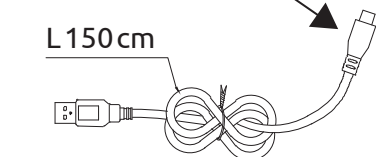

GREGOIR

310 lm source

200 lm output

4W LED incl.

3000 Kelvin

4000 Kelvin

5000 Kelvin

20.000h Lifetime

10.000x ON/OFF

Input 220-240V~ 50/60Hz

Output 5V

-20°C - +40°C

dimnable

Hg < 0.0001 mg

Beam angle 120°

CRI>80

58434SB

Made in P.R.C.