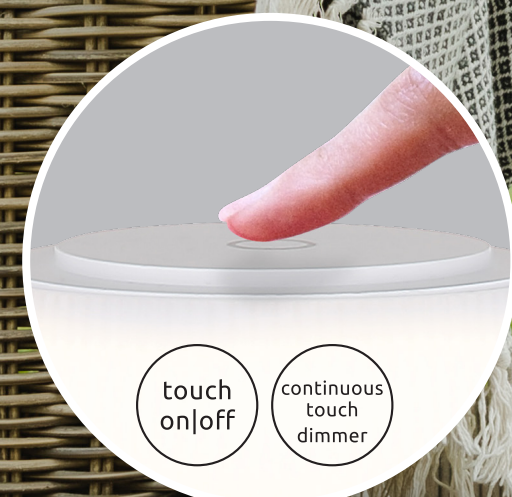

www.globo-lighting.com

GREGOIR

light off

58434SW_175x495x160mm

IP44

AKKU incl.

3 light steps 3000 K

~5-6 hours

USB charger

adapter excl.

200lm output

GREGOIR

light off

GREGOIR

IP44

AKKU incl.

3 light steps 3000 K

~5-6 hours

USB charger

adapter excl.

200lm output

GREGOIR

310 lm source

200 lm output