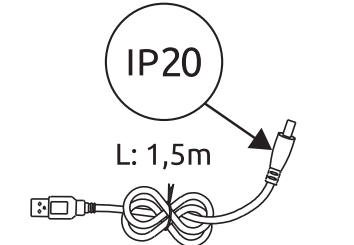

IP44

touch on/off

continuous touch dimmer

3 light steps 3000K

AKKU incl.

~5-6 hours

USB charger

adapter excl.

200lm output

IP44

touch on/off

continuous touch dimmer

3 light steps 3000K

AKKU incl.

~5-6 hours

USB charger

adapter excl.

200lm output

310 lm source

4W LED incl.

3000 Kelvin

4000 Kelvin

5000 Kelvin

25.000h Lifetime

10.000x ON/OFF

Input 220-240V ~50/60Hz

Output 5V

-20°C - +45°C

dimmable

Hg 0mg

Beam angle 120°

CRI≥80

Ø 64mm

LED

LED