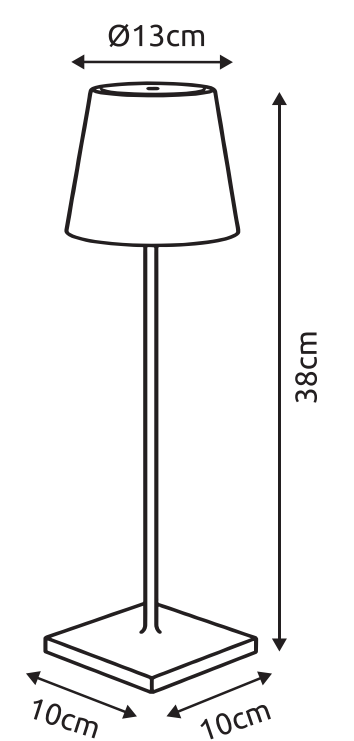

IP44

touch on/off

continuous touch dimmer

3 light steps 3000K

AKKU incl.

~5-6 hours

USB charger

adapter excl.

200lm output

IP44

touch on/off

continuous touch dimmer

3 light steps 3000K

AKKU incl.

~5-6 hours

USB charger

adapter excl.

200lm output

310 lm source

4W LED incl.

3000 Kelvin

4000 Kelvin

5000 Kelvin

25.000h Lifetime

10.000x ON/OFF

Input 220-240V ~50/60Hz

Output 5V

-20°C - +45°C

dimmable

Hg 0mg

Beam angle 120°

CRI≥80

Ø 64mm

LED

LED

(D) LED Tischleuchte; (GB) LED table lamp; (F) Lampe à poser LED;
(I) Lampada Tavolo a LED; (E) Lámpara de sobremesa LED; (HR) LED stolna lampa;
(BIH) LED stolna lampa; (SLO) LED namizna svetilka; (SRB) LED stona lampa;
(FIN) LED-pöytävalaisin; (DK) LED bordlampe; (IS) LED bordlampa;
(P) Candeeiro de mesa LED; (BG) LED настолна лампа; (N) Bordlampe med LED;
(LV) LED galda lampa; (S) LED-bordslampa; (CZ) LED stolní svítidlo;
(RUS) Настольный светильник LED; (H) LED asztali lámpa;
(LT) LED stalo šviestuvus; (SK) LED stolové svietidlo; (NL) LED tafellamp;
(TR) LED masa aydinlatmas; (BY) LED настольна лампа; (EST) LED laualamp;
(PL) LED lampa stolowa; (RO) Veioza LED; (GR) Επιτραπέζιο φωτιστικό LED

GREGOIR

GREGOIR

GREGOIR

58434W

Importer: Globo Handels GmbH, Gewerbestraße 3,
9184 St. Peter, AUSTRIA
office@globo-lighting.com
www.globo-lighting.com
Made in P.R.C.