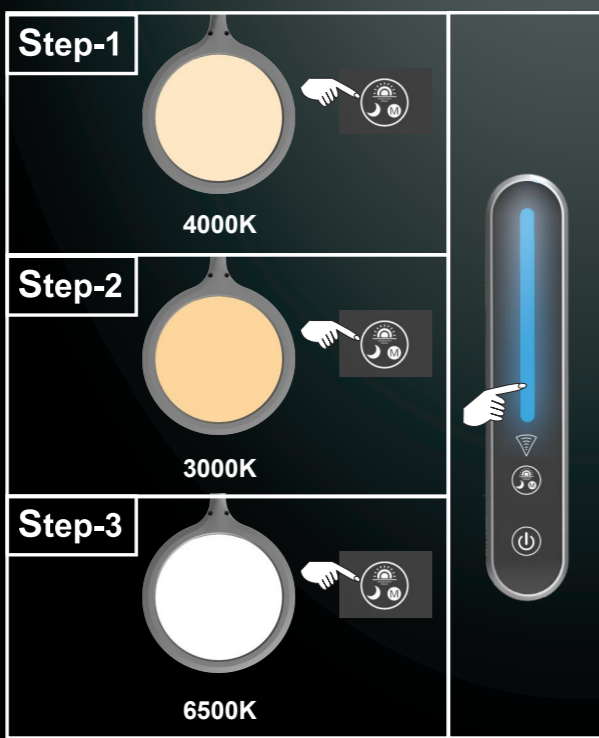

8-530lm output

adaptor incl.

memory function

continuous touch dimmer