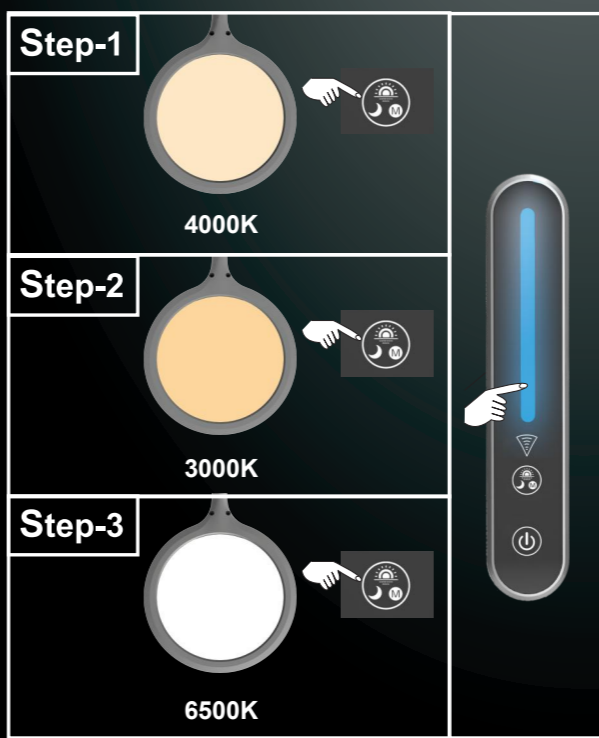

8-530lm output

adaptor incl.

memory function

continuous touch dimmer

www.globo-lighting.com

1251彩盒：342*55*198