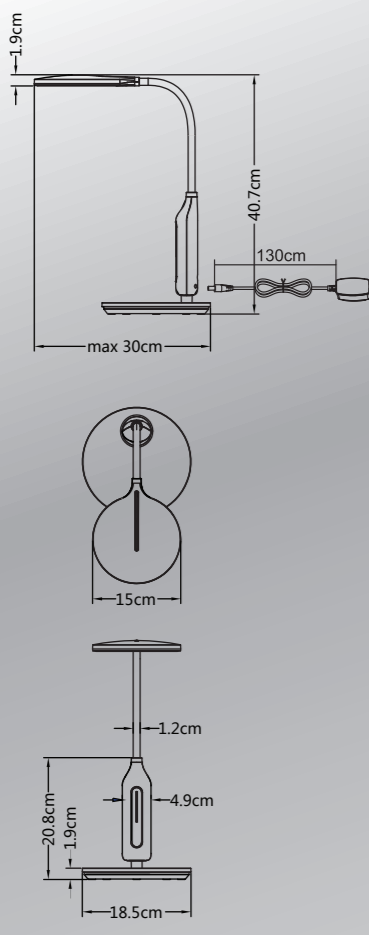

LED

flexo

touch many steps

touch on | off

colour fixing

3 light steps 3000 K

8-530lm output

adaptor incl.

memory function

continuous touch dimmer

incl. 1x
22-800lm
source
1x 9 W LED incl.
3000 Kelvin
4000 Kelvin
6500 Kelvin
50.000h Lifetime
30.000x ON/OFF
Input 220-240V ~ 50/60Hz
Output 12V
-15°C ~ +45°C
dimmable
Hg < 0 mg
Beam angle 120°
CRI>80

58435G
9 4007371448616

Importer:
GLOBO Handels GmbH
Gewerbestrasse 3
A-9184 Sankt Peter
AUSTRIA
www.globo-lighting.com
MADE IN P.R.C

LED

www.globo-lighting.com

LED

flexo

touch many steps

touch on | off

colour fixing

3 light steps 3000 K

8-530lm output

adaptor incl.

memory function

continuous touch dimmer

www.globo-lighting.com

1251彩盒：342*55*198