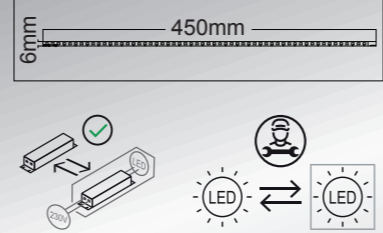

incl. 1x
22-800lm
source
1x 9 W LED incl.
3000 Kelvin
4000 Kelvin
6500 Kelvin
50.000h Lifetime
30.000x ON/OFF
Input 220-240V ~ 50/60Hz
Output 12V
-15°C ~ +45°C
dimmable
Hg < 0 mg
Beam angle 120°
CRI>80