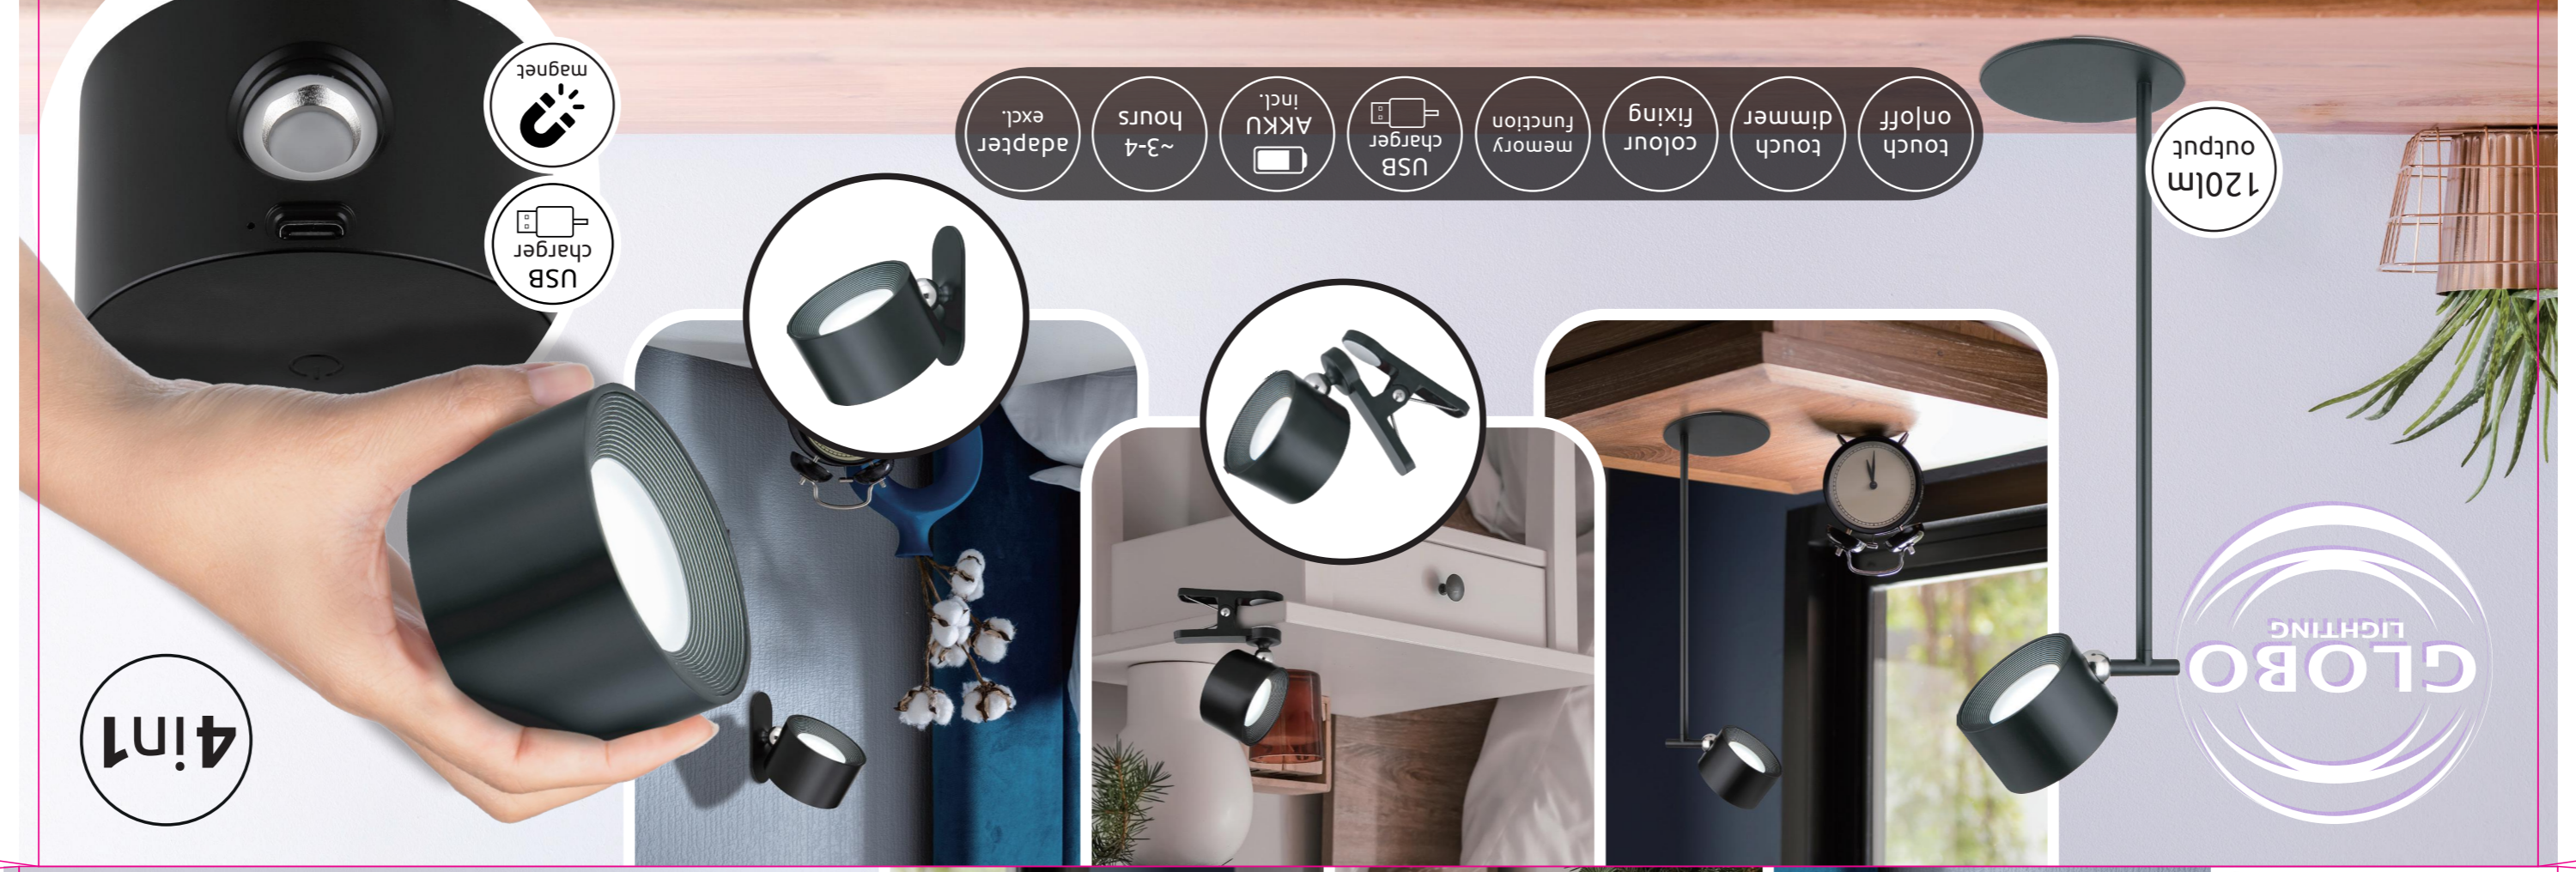

58436B - BXHXT: 39,5 x 6,5 x 13,5cm

120lm output

190 lm source	dimmable
4.5 W LED incl.	Hg 0mg
3000 Kelvin	Beam angle 120°
4000 Kelvin	CRI≥80
5000 Kelvin	Ø 40mm
20.000h Lifetime	LED
10.000x ON/OFF	LED
Input 220-240V ~50/60Hz	
Output 5V	
-20°C - +45°C	

58436B
incl. 1 x LED 4,5W 5V, 3000K/4000K/5000K

9 007371 457632

Importer:
Globo Handels GmbH
Gewerbstraße 3
9184 St. Peter
AUSTRIA
www.globo-lighting.com
Made in P.R.C.

87428

- FIN LED-pöytävalaisin
- SK LED bordilampa
- IS LED stolní svítilna
- P Candelero de mesa LED
- BC LED настольная лампа
- N Bordilampe med LED
- V LED stółowa lampa
- S LED bordilampa
- CZ LED stolní svítilna
- D LED Tischleuchte
- GB LED table lamp
- F Lampe à poser LED
- L Lampa da sobremesa LED
- HR LED stolna lampa
- BH LED stolna lampa
- SD LED namizna svietilka
- SRB LED stola lampa
- RU Настольный светильник LED
- H LED настольная лампа
- LT LED staloje svietilova
- SK LED stolové svietidlo
- NL LED tafellamp
- TR LED masa aydlatilgisi
- BY Умный столный светильник LED
- EST LED Laualamp
- PL LED lampa stołowa
- RO Veziolă LED