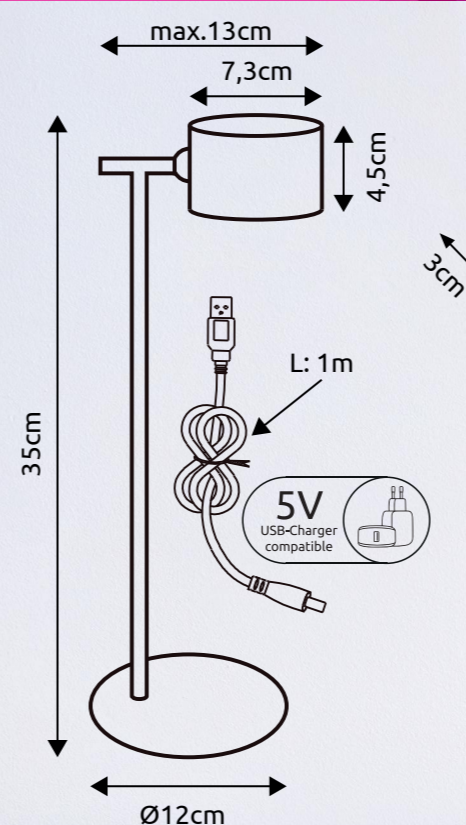

# 58436W - BXHXТ: 39,5 x 6,5 x 13,5cm

- RUS: Настольный светильник LED
- LT: LED stali lampa
- SK: LED stolová svietidlo
- NL: LED tafellamp
- TR: LED masa aydlatmasi
- BY: Штольны сьветільнік, LED
- PL: LED lampa stołowa
- RO: Masa LED
- FIN: LED-pöytävalaisin
- DK: LED bordlampe
- IS: LED borðlampa
- P: Condensador de mesa LED
- BC: LED naconoma stola
- N: Bordlampe med LED
- UV: LED stola lampa
- S: LED stola lampo
- CZ: LED stolní svietidlo
- D: LED Tischleuchte
- GB: LED table lamp
- F: Lampe à poser LED
- L: Lampada Tívolo a LED
- E: Lampara de sobremesa LED
- HR: LED stolna lampica
- BH: LED stolna lampica
- SL: LED namizna svetilka
- SRB: LED stolna lampica

<b>190 lm source</b>	dimmable
<b>4.5 W LED incl.</b>	Hg 0mg
3000 Kelvin	Beam angle 120°
4000 Kelvin	CRI≥80
5000 Kelvin	Ø 40mm
20.000h Lifetime	
10.000x ON/OFF	
Input 220-240V ~50/60Hz	
Output 5V	
-20°C - +45°C	

**58436W**  
 incl. 1 x LED 4,5W 5V, 3000K/4000K/5000K

Importer:  
 Globo Handels GmbH  
 Gewerbestraße 3  
 9184 St. Peter  
 AUSTRIA  
 www.globo-lighting.com  
 Made in P.R.C.