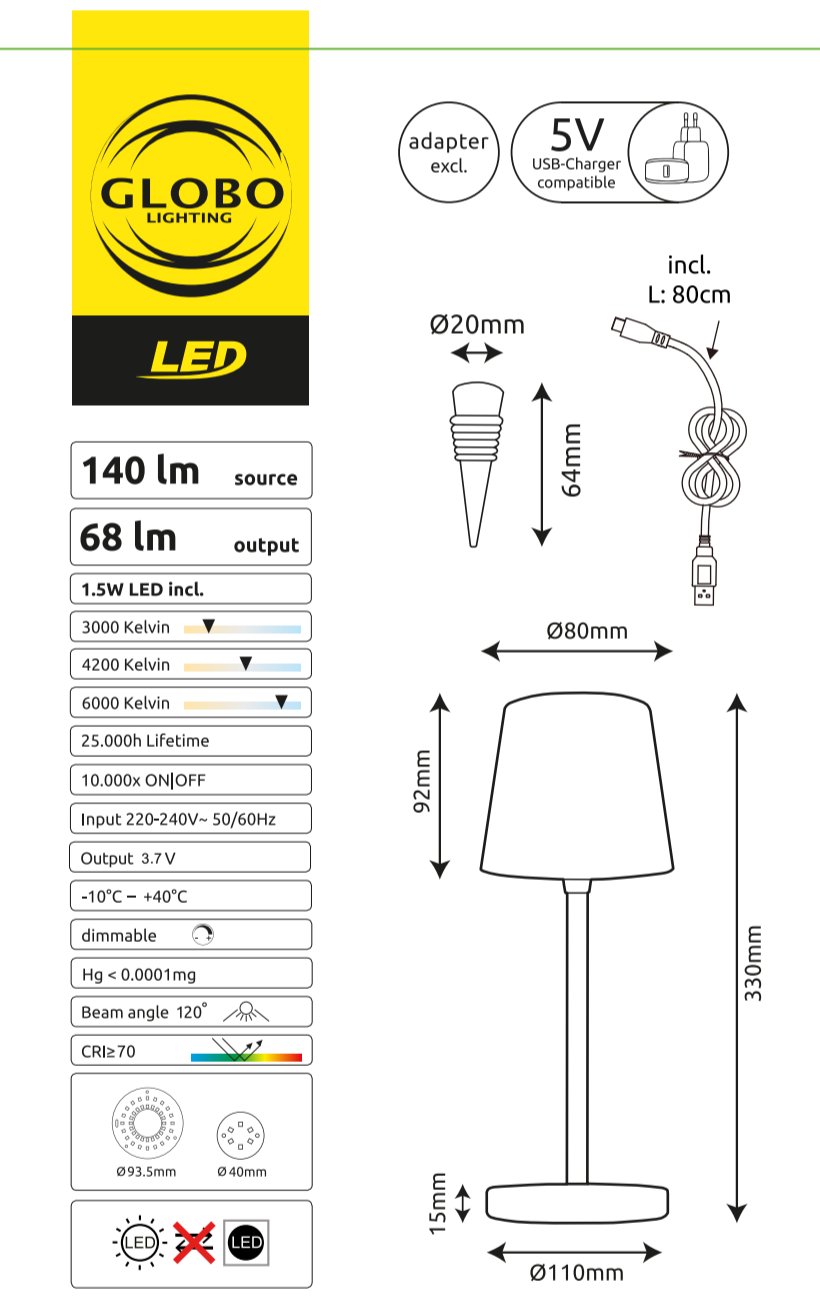

140 lm	source
68 lm	output
1.5W LED incl.	
3000 Kelvin	▼
4200 Kelvin	▼
6000 Kelvin	▼
25.000h Lifetime	
10.000x ON/OFF	
Input 220-240V~ 50/60Hz	
Output 3.7V	
-10°C ~ +40°C	
dimmable	
Hg < 0.0001mg	
Beam angle 120°	
CRI> 70	
Ø93.5mm Ø40mm	

58438BAS
Importer: Globo Handels GmbH, Gewerbestraße 3,
9184 St. Peter, AUSTRIA
office@globo-lighting.com
www.globo-lighting.com
Made in P.R.C.

245