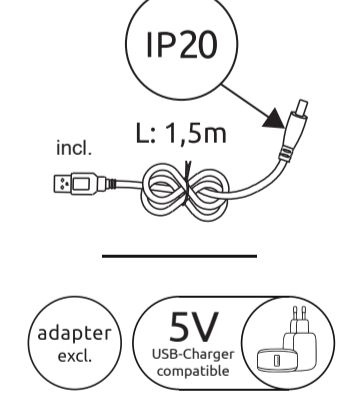

- 300 lm source
- 130 lm output
- 3W LED incl.
- 3000 Kelvin
- 20.000h Lifetime
- 10.000x ON/OFF
- Input 220-240V~ 50/60Hz
- Output 5V
- -20°C - +40°C
- dimmable
- Hg < 0.0001 mg
- Beam angle 120°
- CRi≥80

58438BR
Importer: Globo Handels GmbH, Gewerbestraße 3,
9184 G. Pleier, AUSTRIA
office@globo-lighting.com
www.globo-lighting.com
Made in P.R.C.