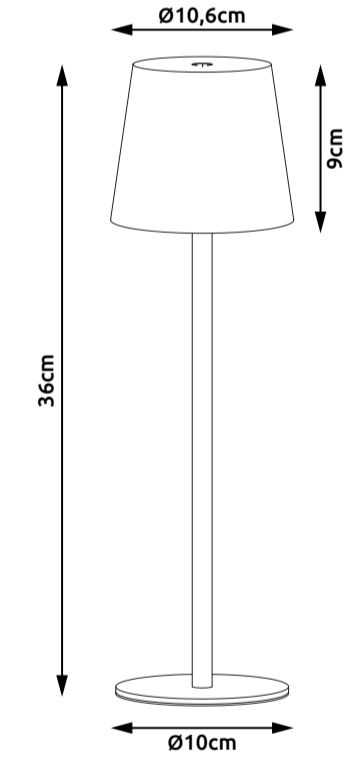

VANNIE

- 300 lm source
- 130 lm output
- 3W LED incl.
- 3000 Kelvin
- 20.000h Lifetime
- 10.000x ON/OFF
- Input 220-240V~ 50/60Hz
- Output 5V
- -20°C - +40°C
- dimmable
- Hg < 0.0001 mg
- Beam angle 120°
- CRi≥80

58438BR
Importer: Globo Handels GmbH, Gewerbestraße 3,
9184 G. Pleier, AUSTRIA
office@globo-lighting.com
www.globo-lighting.com
Made in P.R.C.