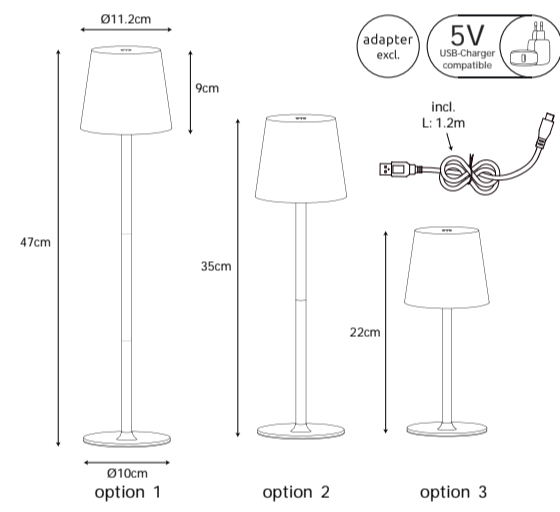

58438GM
Importer: Globo Handels GmbH, Gewerbestraße 3,
9184 St. Peter, AUSTRIA
office@globo-lighting.com
www.globo-lighting.com
Made in P.R.C.