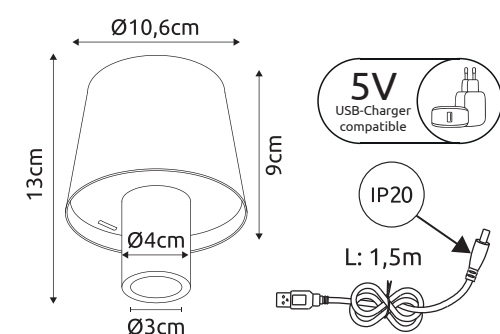

58438GS / 120 x 145 x 120mm

www.globo-lighting.com

VANNIE

- 300 lm source
- 130 lm output
- 3W LED incl.
- 3000 Kelvin
- 20.000h Lifetime
- 10.000x ON/OFF
- Input 220-240V~ 50/60Hz
- Output 5V
- 20°C – +40°C
- dimmable
- Hg < 0.0001 mg
- Beam angle 120°
- CRI ≥ 80
- Ø8,5cm
- LED