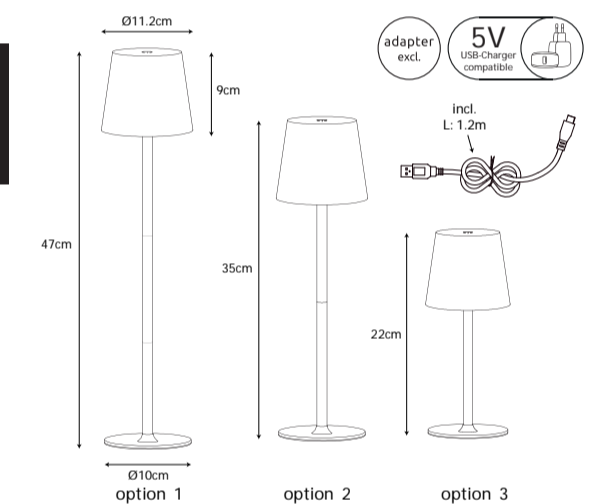

58438N
Importer: Globo Handels GmbH, Gewerbestraße 3,
9184 St. Peter, AUSTRIA
office@globo-lighting.com
www.globo-lighting.com
Made in P.R.C.