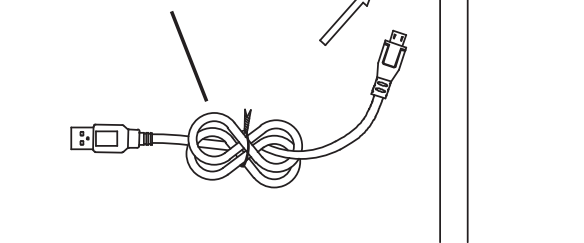

incl. 1x 1.5m USB-C cable

58438SW

Made in P.R.C.

9 007371 465767