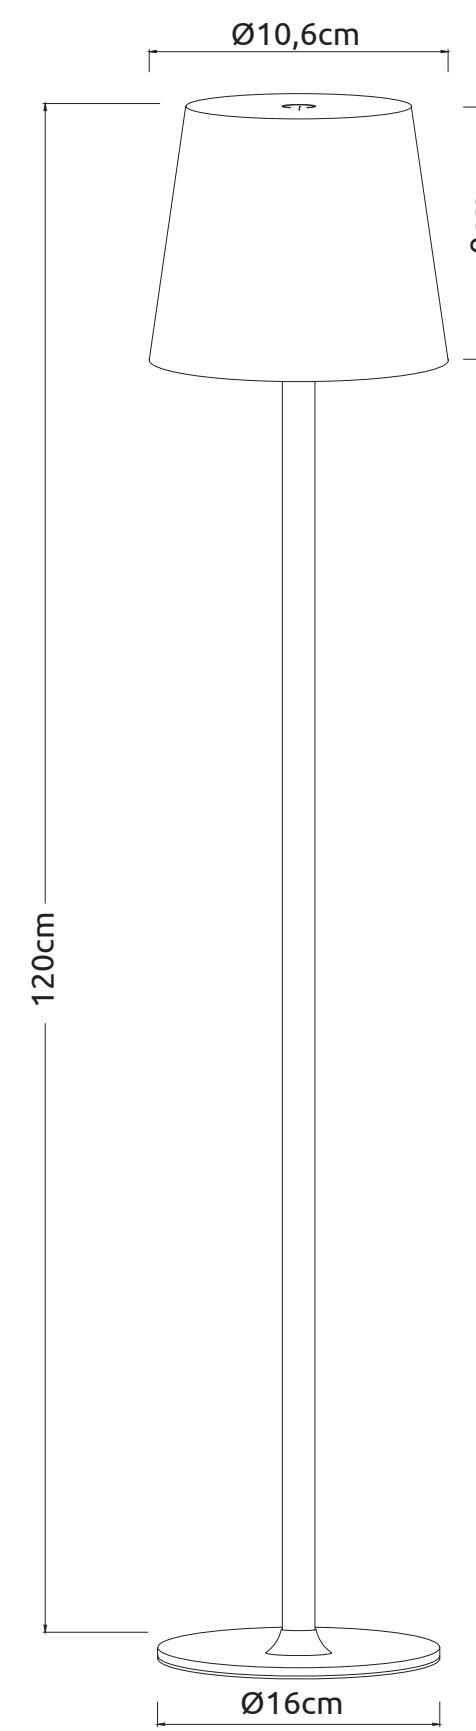

incl. 1x 1.5m USB-C cable

58438SW

Made in P.R.C.

9 007371 465767