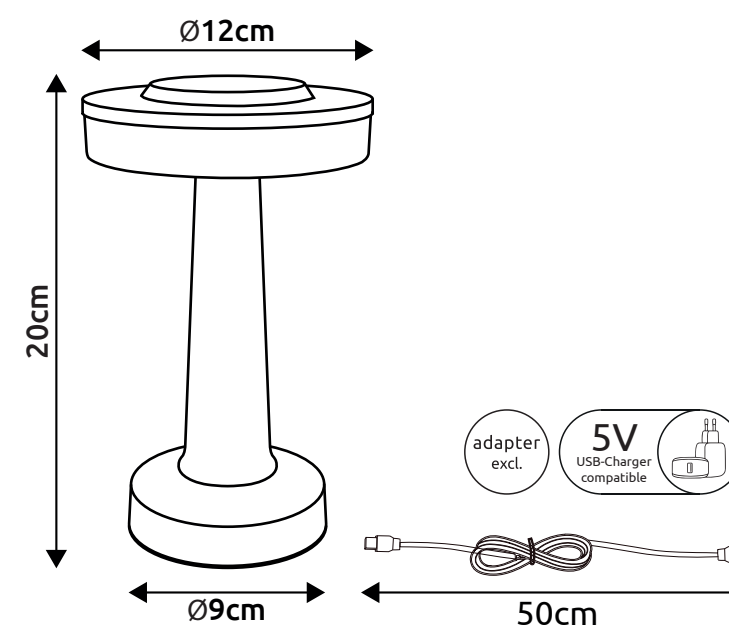

incl. LED 1W, 3V, ~2000/5600/3100K

58441

Importer: Globo Handels GmbH, Gewerbestraße 3,
9184 St. Peter, AUSTRIA
office@globo-lighting.com
www.globo-lighting.com
Made in P.R.C.