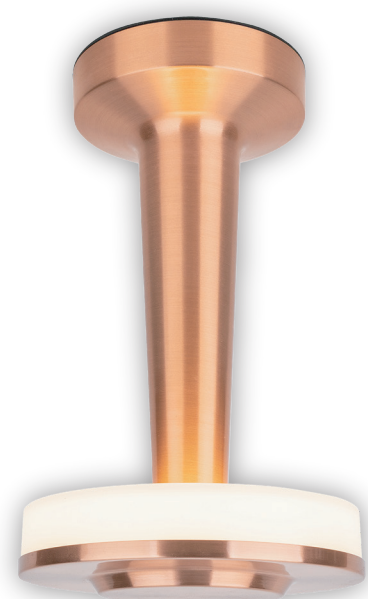

www.globo-lighting.com

CHLOEY

LED

58441 / 125 x 210 x 125mm

LED

CHLOEY

LED

CHLOEY

LED

CHLOEY

LED

CHLOEY