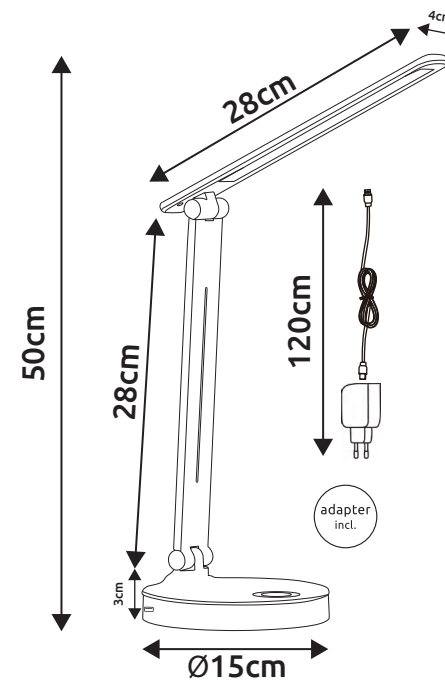

155*60*352mm

www.globo-lighting.com

GERALDO

LED

- touch on/off
- continuous touch dimmer
- RGB colour fixing
- colour fixing
- 3 light steps
- 50-538lm output

- 2700K
- 6500K
- 4000K

GERALDO

LED

60-582 lm source
50-538 lm output
5W LED incl.
2W RGB LED incl.
2700 Kelvin
6500 Kelvin
4000 Kelvin
20.000h Lifetime
10.000x ON/OFF
Input 100-240V~ 50/60Hz
Output 5V
-20°C - +40°C
dimmable
Hg 0 mg
Beam angle 120°
CRI≥80
19.9cm
LED symbols and icons