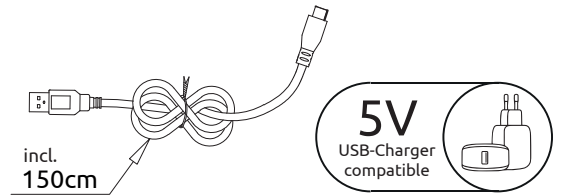

www.globo-lighting.com

58447K_130x235x130mm

ANGELIKA

- on off
- colour fixing
- dimmable
- AKKU incl.
- ~4-6 hours
- USB charger
- adapter excl.
- 55lm output

- on off
- colour fixing
- dimmable
- AKKU incl.
- ~4-6 hours
- USB charger
- adapter excl.
- 55lm output

100 lm source

55 lm output

1W LED incl.

2700 Kelvin

4000 Kelvin

6500 Kelvin

20.000h Lifetime

10.000x ON/OFF

Input 220-240V~ 50/60Hz

Output 5V

-20°C ~ +40°C

dimmable

Hg < 0.0001mg

Beam angle 120°

CRI>80

incl. 150cm

ANGELIKA

ANGELIKA

ANGELIKA

58447K

Importer: Globo Handels GmbH, Gewerbestraße 3, 9184 St. Peter, AUSTRIA

Made in P.R.C.