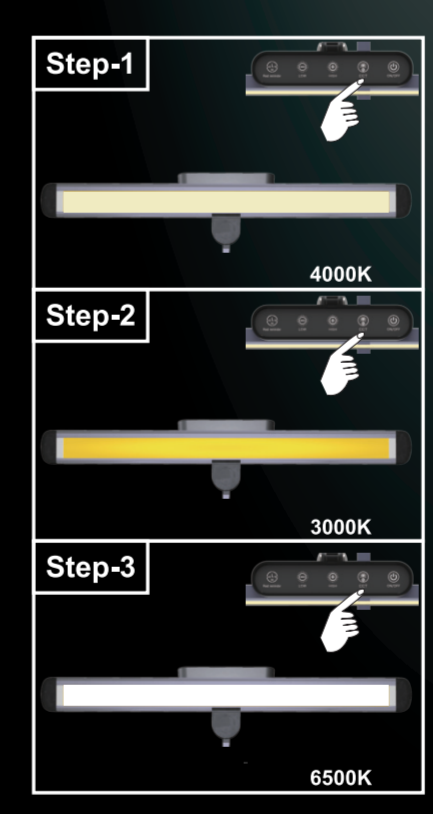

**LED**

- incl. 1x**
- 140-960 lm source**
- 1x12 W LED incl.
  - 3000 Kelvin
  - 4000 Kelvin
  - 6500 Kelvin
  - 50.000h Lifetime
  - 30.000x ON/OFF
  - Input 220-240V ~ 50/60Hz
  - Output 12 V
  - 15°C - +45°C
  - dimmable
  - Hg = 0 mg
  - Beam angle 120°
  - CRI ≥ 80

- memory function
- adapter incl.
- touch many steps
- 97-680lm output
- 3 light steps 6500K
- colour fixing

**LED**

www.globo-lighting.com

**LED**

- memory function
- adapter incl.
- touch many steps
- 97-680lm output
- 3 light steps 6500K
- colour fixing