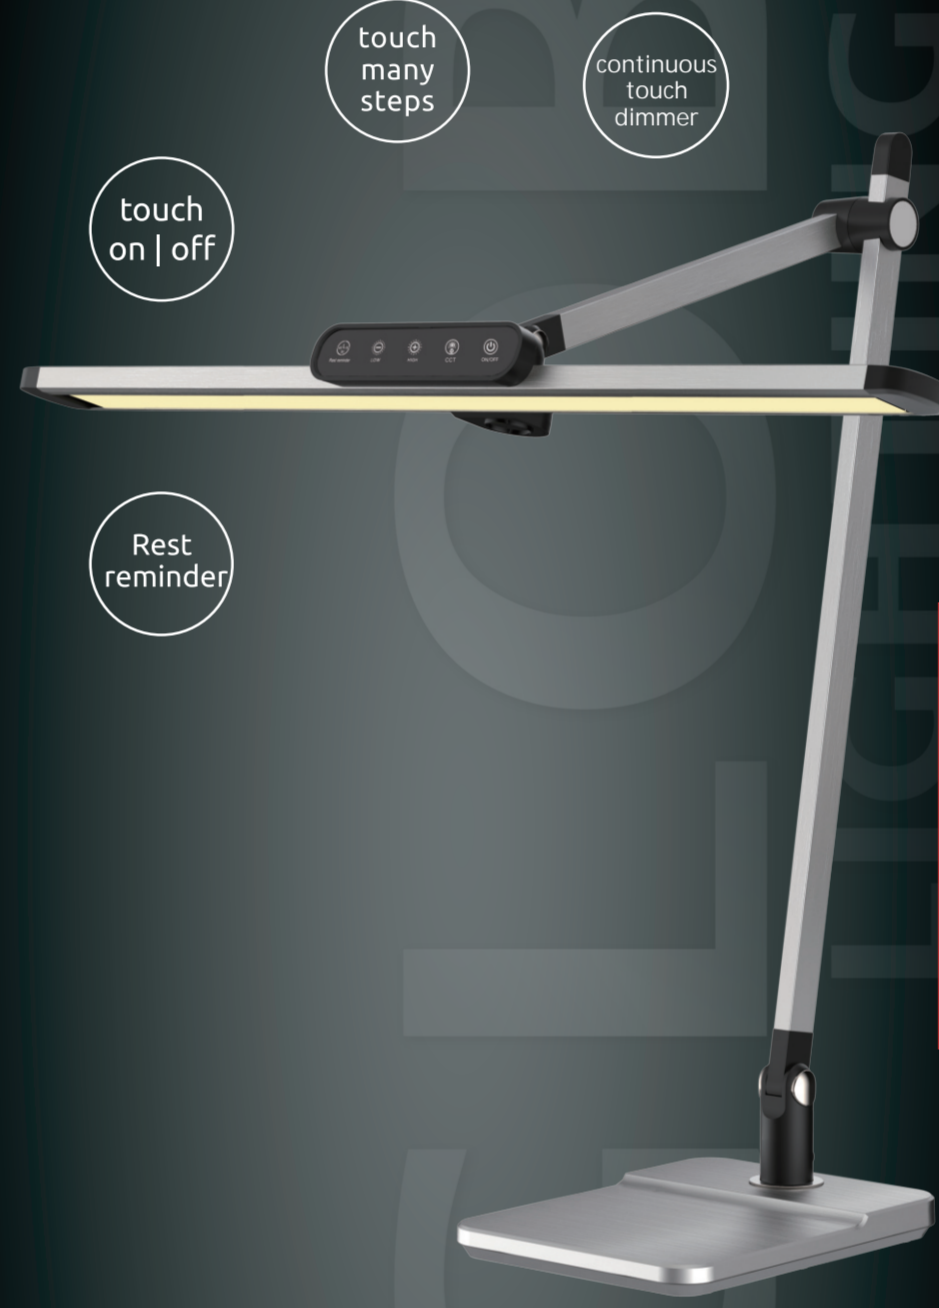

**LED**

- incl. 1x**
- 140-960 lm source**
- 1x12 W LED incl.
  - 3000 Kelvin
  - 4000 Kelvin
  - 6500 Kelvin
  - 50.000h Lifetime
  - 30.000x ON/OFF
  - Input 220-240V ~ 50/60Hz
  - Output 12 V
  - 15°C - +45°C
  - dimmable
  - Hg = 0 mg
  - Beam angle 120°
  - CRI ≥ 80

- memory function
- adapter incl.
- touch many steps
- 97-680lm output
- 3 light steps 6500K
- colour fixing

**LED**

www.globo-lighting.com

**LED**

- memory function
- adapter incl.
- touch many steps
- 97-680lm output
- 3 light steps 6500K
- colour fixing