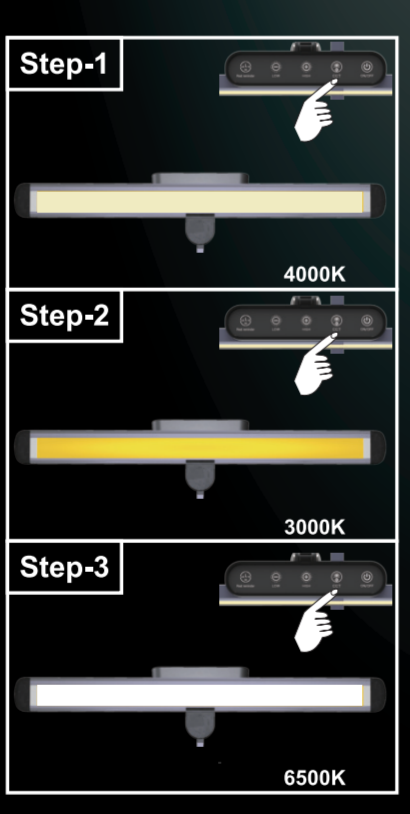

- memory function
- adapter incl.
- touch many steps
- 97-680lm output
- 3 light steps 6500K
- colour fixing

**LED**

www.globo-lighting.com

**LED**

- memory function
- adapter incl.
- touch many steps
- 97-680lm output
- 3 light steps 6500K
- colour fixing