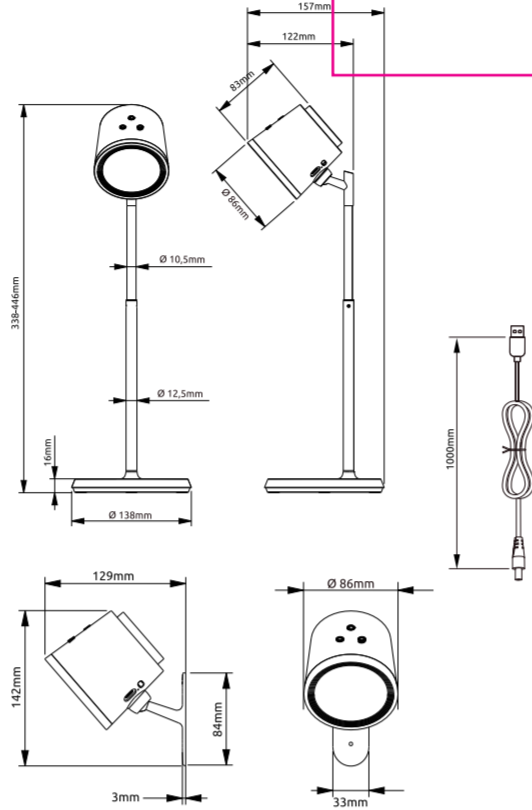

57-450lm source
12-230lm output
1x 6W LED incl.
3000 Kelvin
4000 Kelvin
6500 Kelvin
20.000h Lifetime
10.000x ON/OFF
Input 220-240V~ 50/60Hz
Output 5V
+15°C ~ +45°C
dimmable
Hg = 0 mg
Beam angle 120°
CRIs80
52mm
52mm
LED