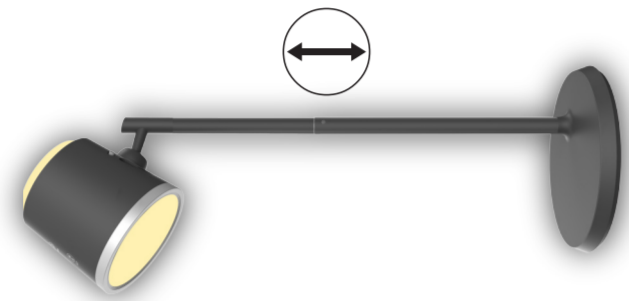

MEEYA

57-450lm source
12-230lm output
1x 6W LED incl.
3000 Kelvin
4000 Kelvin
6500 Kelvin
20.000h Lifetime
10.000x ON/OFF
Input 220-240V~ 50/60Hz
Output 5V
+15°C ~ +45°C
dimmable
Hg = 0 mg
Beam angle 120°
CRIs80
52mm
52mm
LED

MEEYA

MEEYA

MEEYA

MEEYA