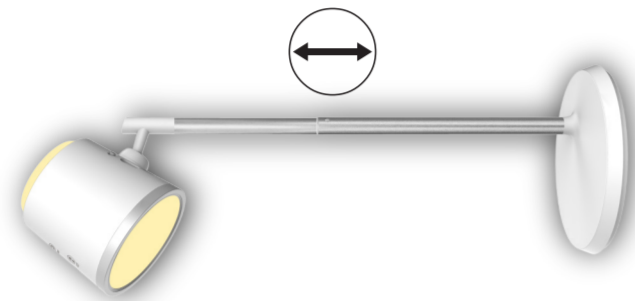

MEEYA

57-450lm
source

16-300lm
output

1x 6W LED incl.

3000 Kelvin

4000 Kelvin

6500 Kelvin

20.000h Lifetime

10.000x ON/OFF

Input: 220-240V~50/60Hz

Output: 5V

-15°C ~ +45°C

dimmable

Hg = 0 mg

Beam angle 120°

CRI>80

52mm

52mm

3mm

3mm

58454W

MEEYA

MEEYA

MEEYA

MEEYA