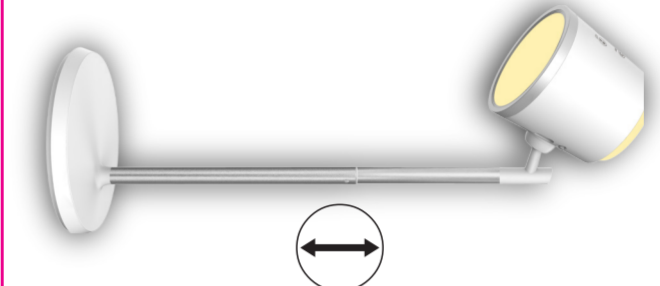

MEEYA

57-450lm
source

16-300lm
output

1x 6W LED incl.

3000 Kelvin

4000 Kelvin

6500 Kelvin

20.000h Lifetime

10.000x ON/OFF

Input: 220-240V~50/60Hz

Output: 5V

-15°C ~ +45°C

dimmable

Hg = 0 mg

Beam angle 120°

CRI>80

52mm

52mm

3mm

3mm

58454W

MEEYA

MEEYA

MEEYA

MEEYA