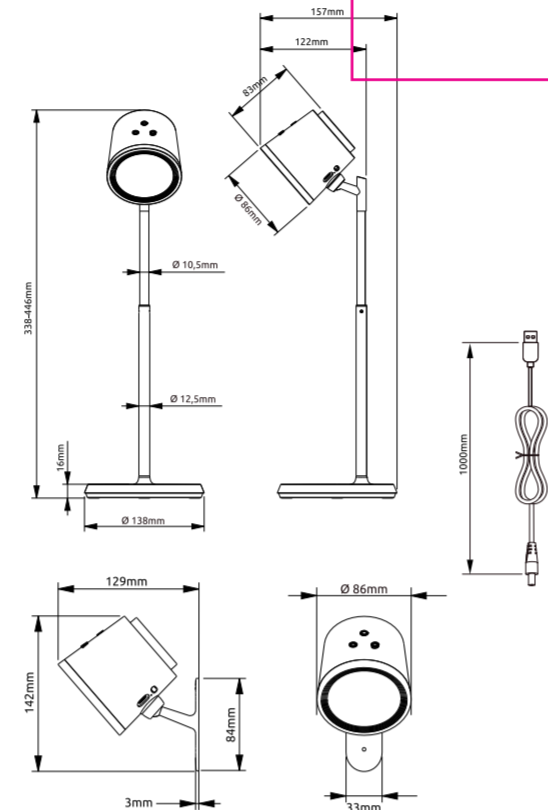

57-450lm
source

16-300lm
output

1x 6W LED incl.

3000 Kelvin

4000 Kelvin

6500 Kelvin

20.000h Lifetime

10.000x ON/OFF

Input: 220-240V~50/60Hz

Output: 5V

-15°C ~ +45°C

dimmable

Hg = 0 mg

Beam angle 120°

CRI>80

52mm

52mm

3mm

3mm