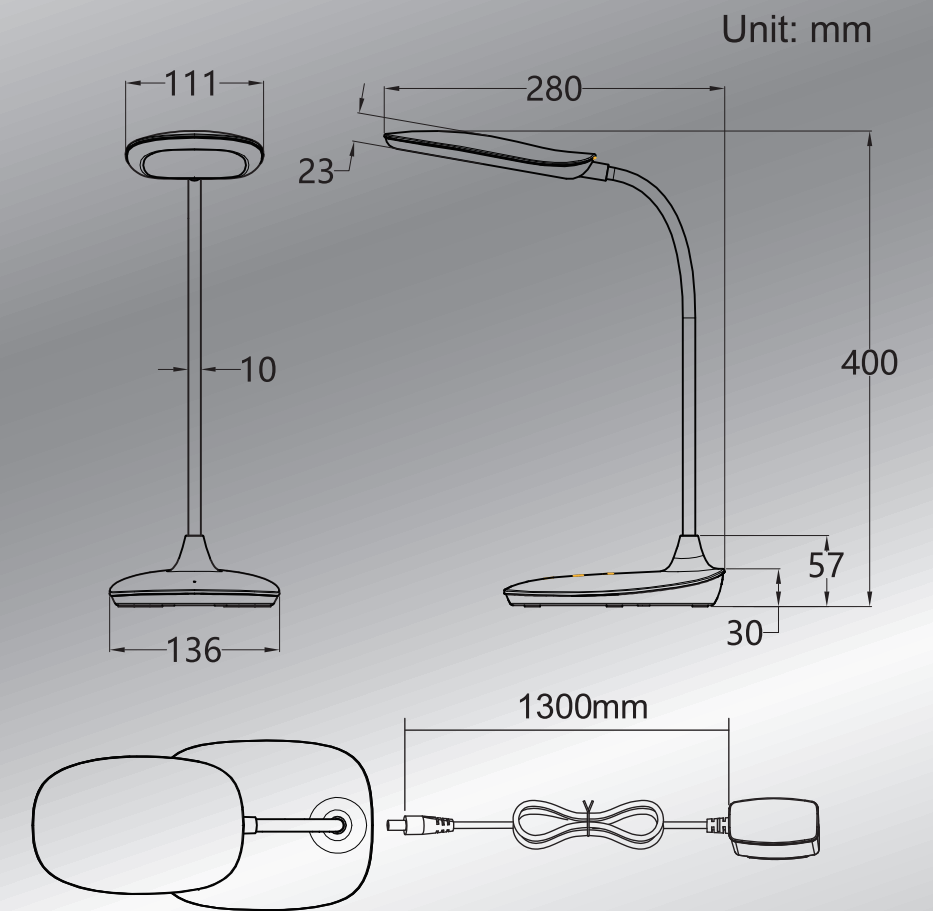

1864-包装: 180*140*330mm