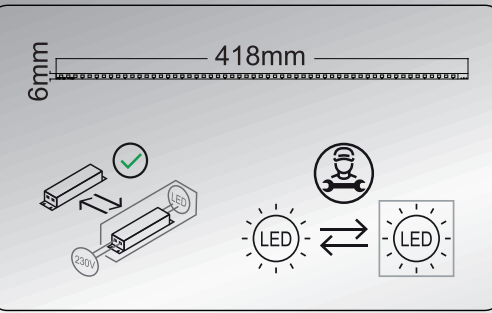

incl. 1x
129-780lm
source

1x 9W LED incl.

3000 Kelvin

4000 Kelvin

6500 Kelvin

50.000h Lifetime

30.000x ON/OFF

Input 220-240V~ 50/60Hz

Output 12V

-15°C - +45°C

dimmable

Hg = 0 mg

Beam angle 120°

CRI≥90

58455B

9 100737114532451

Importer:
GLOBO Handels GmbH
Gewerbestrasse 3
A-9184 Sankt Peter
AUSTRIA
www.globo-lighting.com
office@globo-lighting.com
MADE IN P.R.C