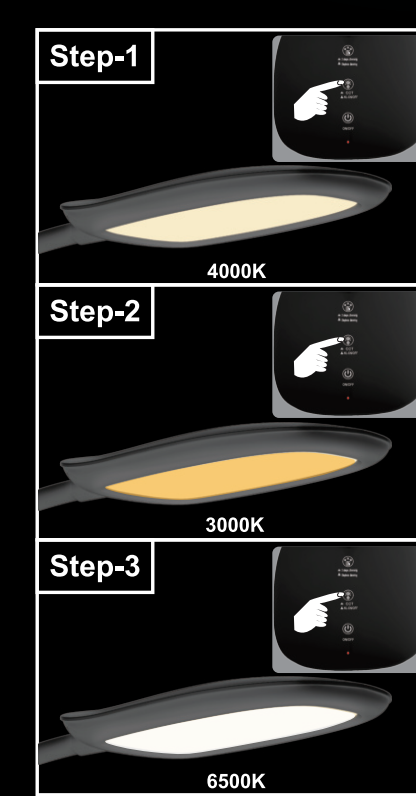

- light steps 3000 K
- colour fixing
- 39-520lm output
- night light
- adapter incl.