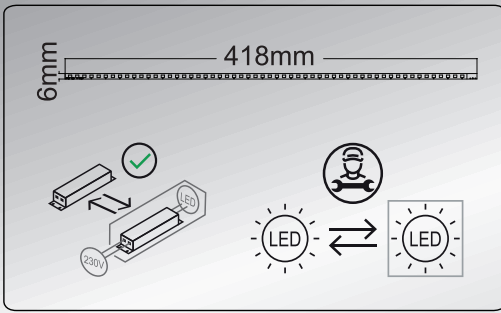

58455W
9 110073711456246
Importer:
GLOBO Handels GmbH
Gewerbestrasse 3
A-9184 Sankt Peter
AUSTRIA
www.globo-lighting.com
office@globo-lighting.com
MADE IN P. R. C