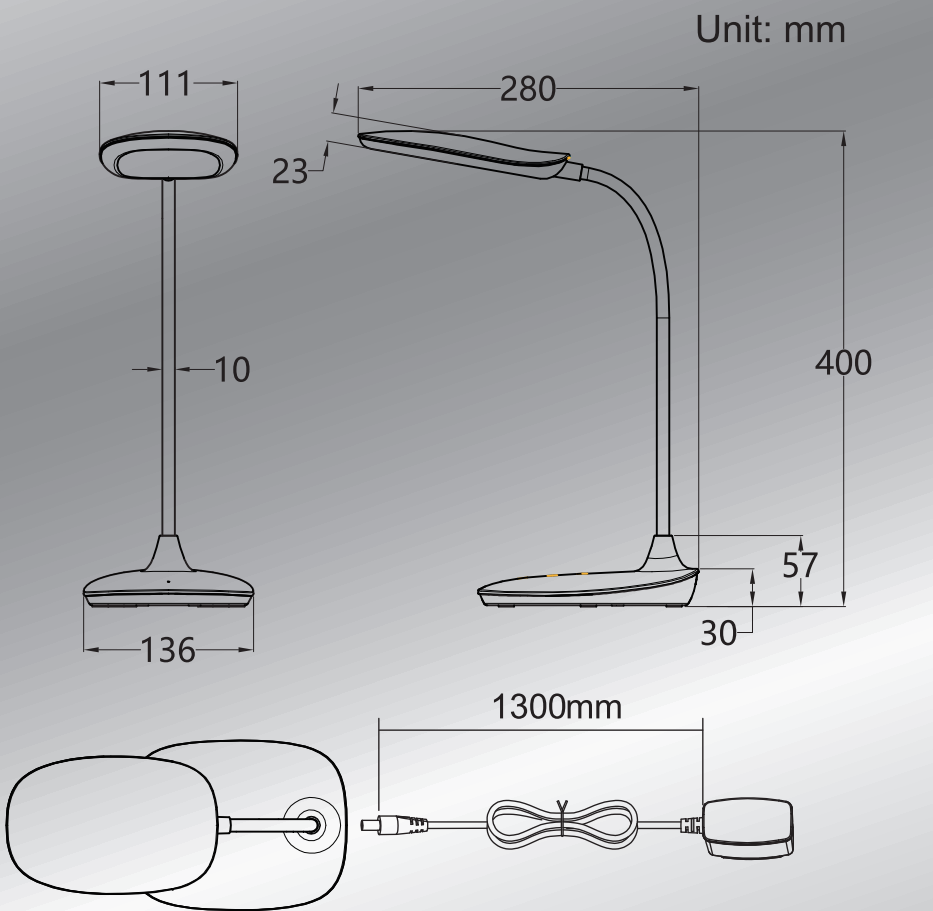

1864-包装: 180*140*330mm