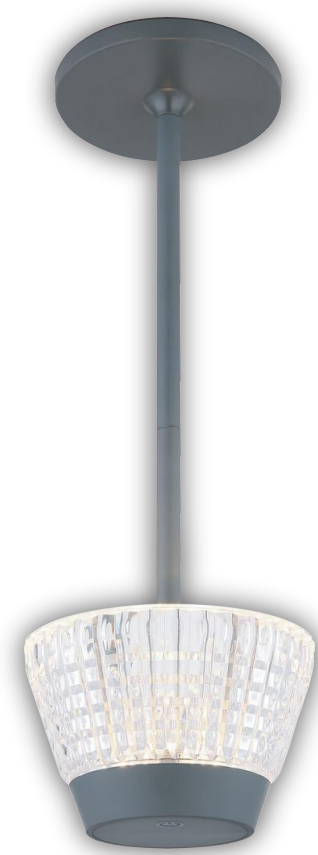

LORA

58456A_150x140x130mm