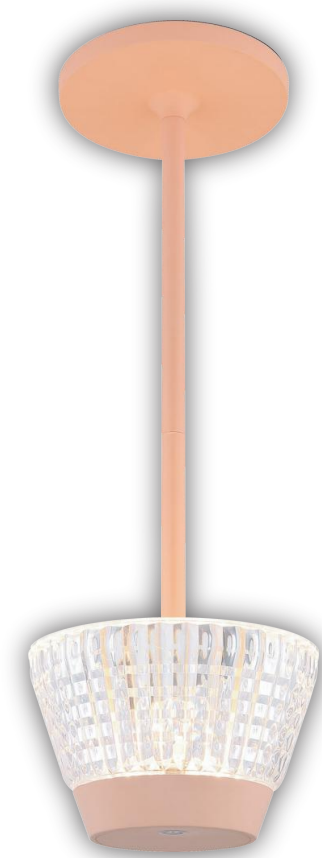

LORA

58456P_150x140x130mm