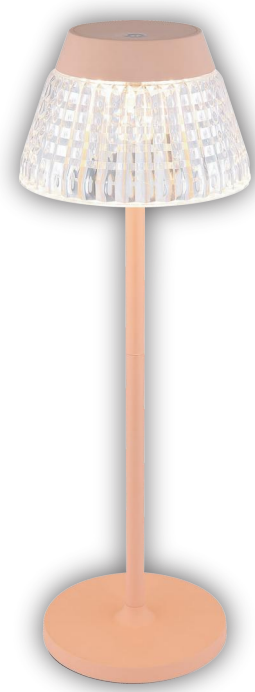

LORA

58456P_150x140x130mm

LED

AKKU incl.

~5-6 hours

USB charger

adapter excl.

80lm output

LORA

LORA

LED

AKKU incl.

~5-6 hours

USB charger

adapter excl.

80lm output

LORA

100 lm source

80 lm output

1W LED incl.

3000 Kelvin

20.000h Lifetime

10.000x ON/OFF

Input 220-240V~50/60Hz

Output 3.7V

-20°C - +40°C

not dimmable

Hg < 0.0001mg

Beam angle 120°

CR1=80

7mm

7mm

LED

58456P
Importer: Globo Handels GmbH, Gewerbestraße 3,
9184 St. Peter, AUSTRIA
office@globo-lighting.com
www.globo-lighting.com
Made in P.R.C.