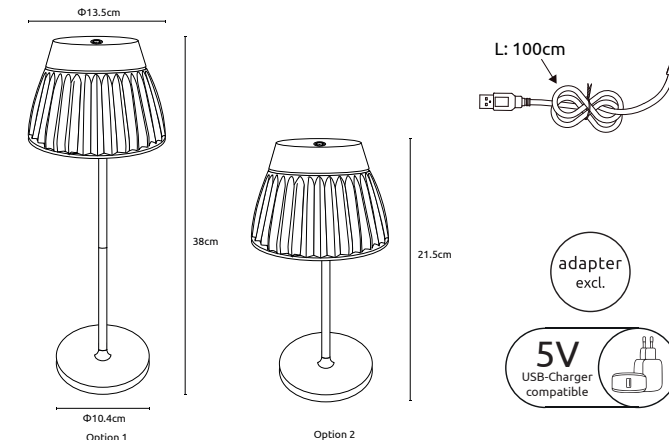

58456P
Importer: Globo Handels GmbH, Gewerbestraße 3,
9184 St. Peter, AUSTRIA
office@globo-lighting.com
www.globo-lighting.com
Made in P.R.C.