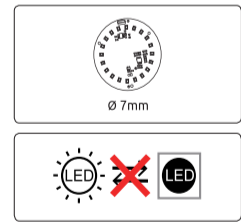

- AKKU incl.
- ~6-8 hours
- USB charger
- touch on/off
- touch dimmer
- adapter excl.
- 100lm output

POKI

- 150 lm source
- 100 lm output
- 1W LED incl.
- 3000 Kelvin
- 20.000h Lifetime
- 10.000x ON/OFF
- Input 220-240V-50/60Hz
- Output 3.7V
- -20°C - +40°C
- not dimmable
- Hg < 0.0001mg
- Beam angle 120°
- CRI>80

58459P
Importer: Globo Handels GmbH, Gewerbestraße 3,
9184 St. Peter, AUSTRIA
office@globo-lighting.com
www.globo-lighting.com
Made in P.R.C.