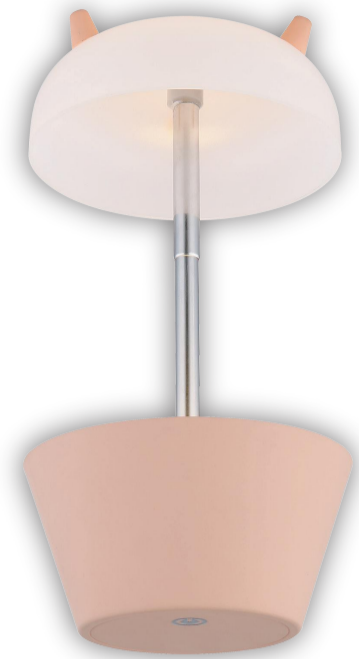

POKI

58459P_121x130x121mm