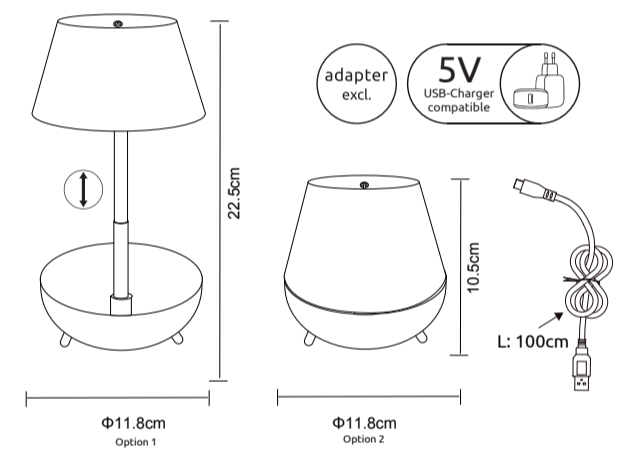

- AKKU incl.
- ~6-8 hours
- USB charger
- touch on/off
- touch dimmer
- adapter excl.
- 100lm output

POKI

- 150 lm source
- 100 lm output
- 1W LED incl.
- 3000 Kelvin
- 20.000h Lifetime
- 10.000x ON/OFF
- Input 220-240V-50/60Hz
- Output 3.7V
- -20°C - +40°C
- not dimmable
- Hg < 0.0001mg
- Beam angle 120°
- CRI>80