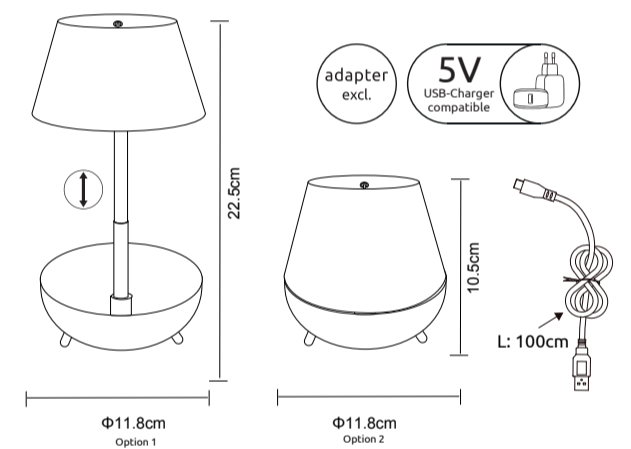

- AKKU incl.
- ~6-8 hours
- USB charger
- adapter excl.
- 100lm output

POKI

150 lm source
100 lm output
1W LED incl.
3000 Kelvin
20.000h Lifetime
10.000x ON/OFF
Input 220-240V-50/60Hz
Output 3.7V
-20°C - +40°C
not dimmable
Hg < 0.0001mg
Beam angle 120°
CRI>80