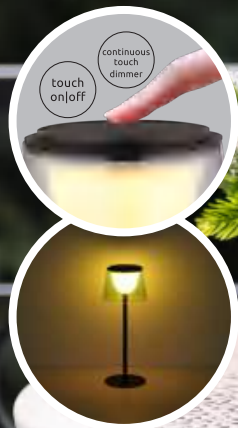

- IP44
- AKKU
- memory function
- ~3-4 hours
- USB charge
- adapter incl.
- 150lm output

MARIAM