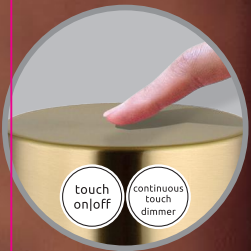

58463M / BxHxT - 95 x 220 x 95mm

www.globo-lighting.com

ANGELIKA

- on / off
- colour fixing
- dimming
- AKKU incl.
- ~6-8 hours
- USB charger
- adapter excl.
- 65lm output

ANGELIKA

ANGELIKA

- on / off
- colour fixing
- dimming
- AKKU incl.
- ~6-8 hours
- USB charger
- adapter excl.
- 65lm output

ANGELIKA

110 lm source

65 lm output

1.2W LED incl.

2700 Kelvin

4000 Kelvin

6500 Kelvin

15.000h Lifetime

10.000x ON/OFF

Input 220-240V - 50/60Hz

Output 5V

-20°C - +40°C

dimming

Hg < 0.0001mg

Beam angle 120°

CRi>80

5V USB-Charger compatible

58463M

Made in P.R.C.