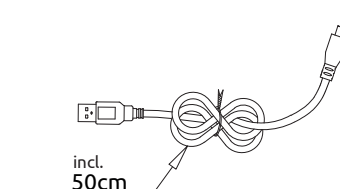

ANGELIKA

110 lm source

65 lm output

1.2W LED incl.

2700 Kelvin

4000 Kelvin

6500 Kelvin

15.000h Lifetime

10.000x ON/OFF

Input 220-240V - 50/60Hz

Output 5V

-20°C - +40°C

dimming

Hg < 0.0001mg

Beam angle 120°

CRi>80

5V USB-Charger compatible