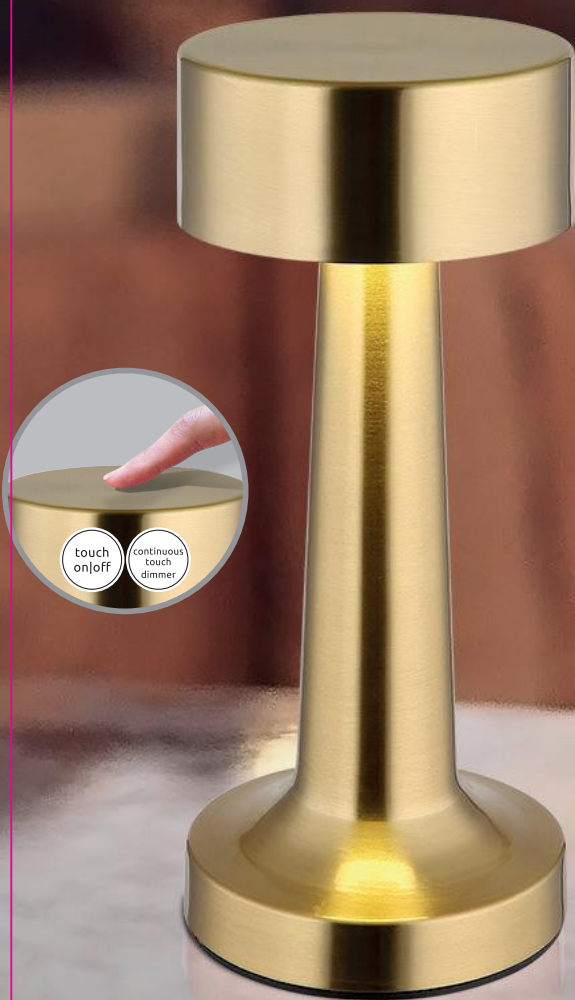

- on / off
- colour fixing
- dimming
- AKKU incl.
- ~6-8 hours
- USB charger
- adapter excl.
- 65lm output

ANGELIKA