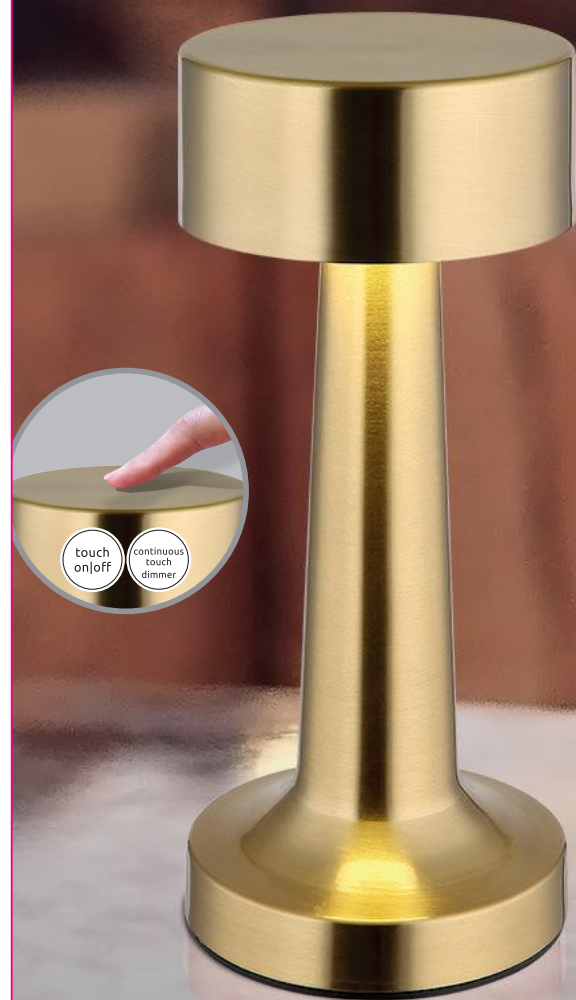

- on / off
- colour fixing
- dimming
- AKKU incl.
- ~6-8 hours
- USB charger
- adapter excl.
- 65lm output

ANGELIKA

110 lm source

65 lm output

1.2W LED incl.

2700 Kelvin

4000 Kelvin

6500 Kelvin

15.000h Lifetime

10.000x ON/OFF

Input 220-240V - 50/60Hz

Output 5V

-20°C - +40°C

dimming

Hg < 0.0001mg

Beam angle 120°

CRi>80