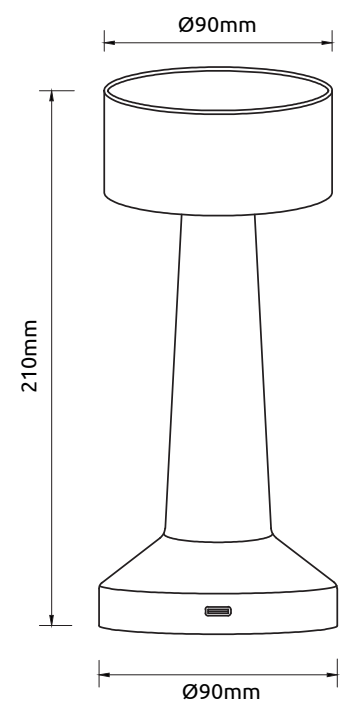

5V USB-Charger compatible

58463M

Made in P.R.C.