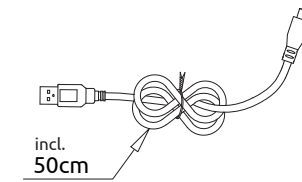

ANGELIKA

110 lm source

65 lm output

1.2W LED incl.

2700 Kelvin

4000 Kelvin

6500 Kelvin

15.000h Lifetime

10.000x ON/OFF

Input 220-240V~ 50/60Hz

Output 5V

-20°C - +40°C

dimmable

Hg < 0.0001mg

Beam angle 120°

CRI≥80

Ø62mm

LED

5V USB-Charger compatible

58463S

Made in P.R.C.