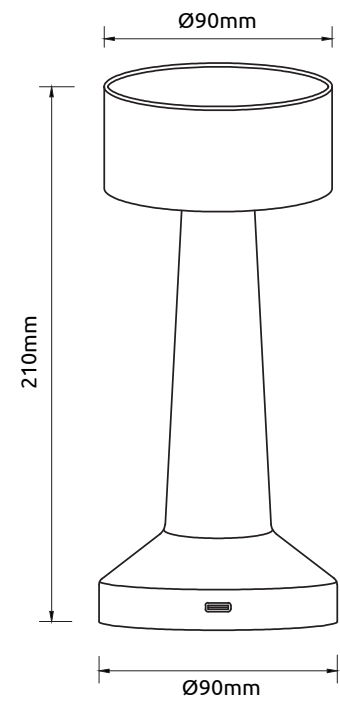

58463S

Made in P.R.C.