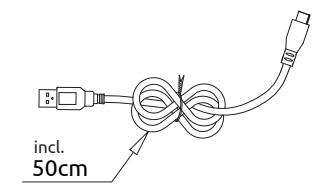

110 lm source

65 lm output

1.2W LED incl.

2700 Kelvin

4000 Kelvin

6500 Kelvin

15.000h Lifetime

10.000x ON/OFF

Input 220-240V~ 50/60Hz

Output 5V

-20°C ~ +40°C

dimming

Hg < 0.0001mg

Beam angle 120°

CRi>80

Ø62mm

5V

USB-Charger compatible

58463W

Made in P.R.C.