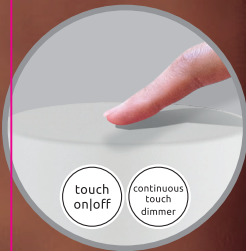

58463W / BxHxT - 95 x 220 x 95mm

www.globo-lighting.com

ANGELIKA

- on / off
- colour fixing
- dimming
- AKKU incl.
- ~6-8 hours
- USB charger
- adapter excl.
- 65lm output

ANGELIKA

ANGELIKA

ANGELIKA

- on / off
- colour fixing
- dimming
- AKKU incl.
- ~6-8 hours
- USB charger
- adapter excl.
- 65lm output

110 lm source

65 lm output

1.2W LED incl.

2700 Kelvin

4000 Kelvin

6500 Kelvin

15.000h Lifetime

10.000x ON/OFF

Input 220-240V~ 50/60Hz

Output 5V

-20°C ~ +40°C

dimming

Hg < 0.0001mg

Beam angle 120°

CRi>80

Ø62mm

5V

USB-Charger compatible

58463W

Made in P.R.C.