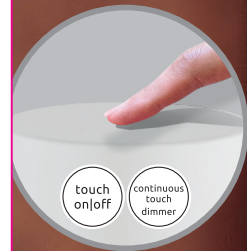

58463W / BxHxT - 95 x 220 x 95mm

www.globo-lighting.com

ANGELIKA

- on / off
- colour fixing
- dimming
- AKKU incl.
- ~6-8 hours
- USB charger
- adapter excl.
- 65lm output

ANGELIKA

ANGELIKA

ANGELIKA

- on / off
- colour fixing
- dimming
- AKKU incl.
- ~6-8 hours
- USB charger
- adapter excl.
- 65lm output

110 lm source

65 lm output

1.2W LED incl.

2700 Kelvin

4000 Kelvin

6500 Kelvin

15.000h Lifetime

10.000x ON/OFF

Input 220-240V~ 50/60Hz

Output 5V

-20°C ~ +40°C

dimming

Hg < 0.0001mg

Beam angle 120°

CRi>80

Ø62mm

5V

USB-Charger compatible

58463W

Made in P.R.C.