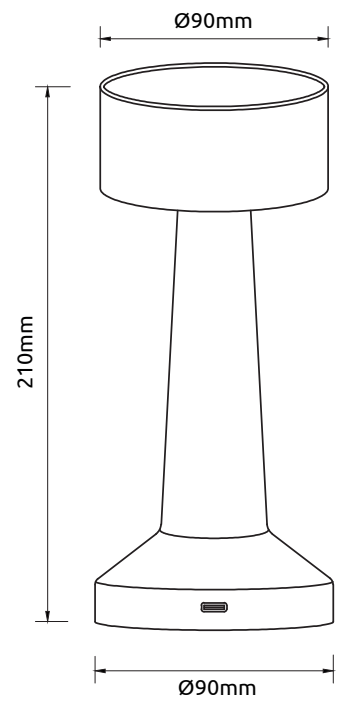

58463W

Made in P.R.C.