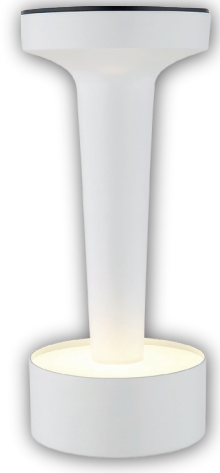

58463W / BxHxT - 95 x 220 x 95mm

www.globo-lighting.com

ANGELIKA

- on / off
- colour fixing
- dimming
- AKKU incl.
- ~6-8 hours
- USB charger
- adapter excl.
- 65lm output

ANGELIKA

ANGELIKA

ANGELIKA

- on / off
- colour fixing
- dimming
- AKKU incl.
- ~6-8 hours
- USB charger
- adapter excl.
- 65lm output

110 lm source

65 lm output

1.2W LED incl.

2700 Kelvin

4000 Kelvin

6500 Kelvin

15.000h Lifetime

10.000x ON/OFF

Input 220-240V~ 50/60Hz

Output 5V

-20°C ~ +40°C

dimming

Hg < 0.0001mg

Beam angle 120°

CRi>80

Ø62mm

5V

USB-Charger compatible

58463W

Made in P.R.C.