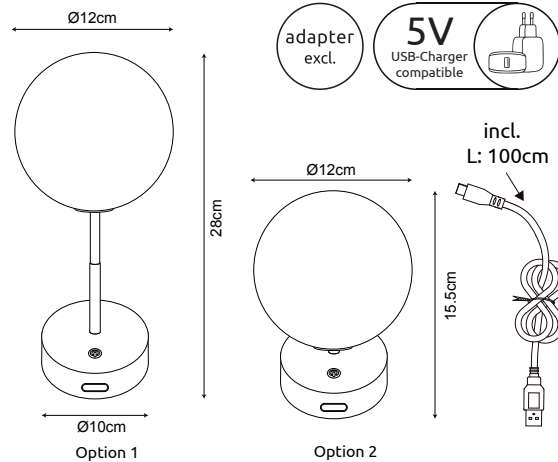

58473S_125x165x125mm

80 lm source

55 lm output

1W LED incl.

3000 Kelvin

20.000h Lifetime

10.000x ON/OFF

Input 220-240V~ 50/60Hz

Output 3.7V

-20°C - +40°C

not dimmable

Hg < 0.0001mg

Beam angle 120°

CR1280

(D) LED Tischleuchte; (GB) LED table lamp; (F) Lampe à poser LED;
(I) Lampada Tavolo a LED; (E) Lámpara de sobremesa LED;
(HR) LED stolna lampa; (BIH) LED stolna lampa;
(SLO) LED namizna svetilka; (SRB) LED stona lampa;
(FIN) LED-pöytävalaisin; (DK) LED bordlampe;
(IS) LED borðlampi; (P) Candeeiro de mesa LED;
(BG) LED настолна лампа; (N) Bordlampe med LED;
(LV) LED galda lampa; (S) LED-bordslampe;
(CZ) LED stolní svítidlo; (RUS) Настольный светильник LED;
(H) LED asztali lámpa; (LT) LED stalo šviestuvos;
(SK) LED stolové svietidlo; (NL) LED tafellamp;
(TR) LED masa aydınlatması; (BY) LED настольна лампа;
(EST) LED laualamp; (PL) LED lampa stolowa; (RO) Veioza LED;
(GR) Επιτραπέζιο φωτιστικό LED

58473S

Importer: Globo Handels GmbH, Gewerbestraße 3, 9184 St. Peter, AUSTRIA

Made in P.R.C.