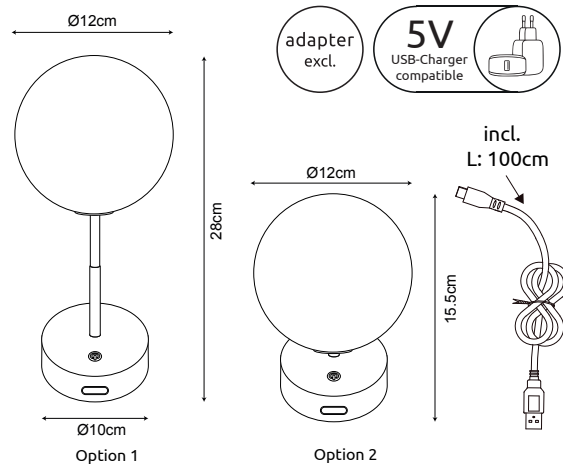

58473W_125x165x125mm

80 lm source

55 lm output

1W LED incl.

3000 Kelvin

20.000h Lifetime

10.000x ON/OFF

Input 220-240V~ 50/60Hz

Output 3.7V

-20°C - +40°C

not dimmable

Hg < 0.0001mg

Beam angle 120°

CR1280

58473W

Importer: Globo Handels GmbH, Gewerbestraße 3, 9184 St. Peter, AUSTRIA

Made in P.R.C.