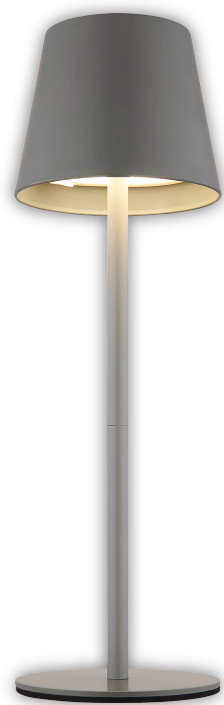

www.globo-lighting.com

VANNIE I

58488G_120x120x120mm

- IP54
- dimmable
- colour fixing
- ~4 hours
- AKKU incl.
- adapter excl.
- 200lm output
- 3 light steps 3000K

VANNIE I

VANNIE I

- IP54
- dimmable
- colour fixing
- ~4 hours
- AKKU incl.
- adapter excl.
- 200lm output
- 3 light steps 3000K

VANNIE I

- 300 lm source
- 200 lm output
- 3W LED incl.
- 3000 Kelvin
- 4000 Kelvin
- 5000 Kelvin
- 20.000h Lifetime
- 10.000x ON/OFF
- Input 220-240V-50/60Hz
- Output 5V
- -20°C - +40°C
- dimmable
- Hg < 0.0001mg
- Beam angle 120°
- CR1280

incl. 1x 1m USB-C cable

58488G

Importer: Globo Handels GmbH, Gewerbestraße 3, 9184 St. Peter, AUSTRIA

office@globo-lighting.com
www.globo-lighting.com

Made in P.R.C.