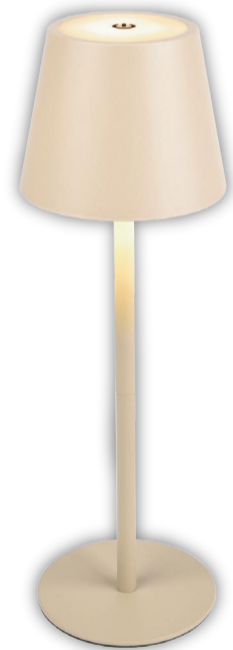

www.globo-lighting.com

VANNIE I

58488S_120x120x120mm

3 in 1

VANNIE I

VANNIE I

3 in 1

VANNIE I

300 lm source

200 lm output

3W LED incl.

3000 Kelvin

4000 Kelvin

5000 Kelvin

20.000h Lifetime

10.000x ON/OFF

Input 220-240V~ 50/60Hz

Output 5V

-20°C ~ +40°C

dimmable

Hg < 0.0001mg

Beam angle 120°

CR>80

58488S
Importer: Globo Handels GmbH, Gewerbestraße 3, 9184 St. Peter, AUSTRIA
office@globolighting.com
www.globolighting.com
Made in P.R.C.