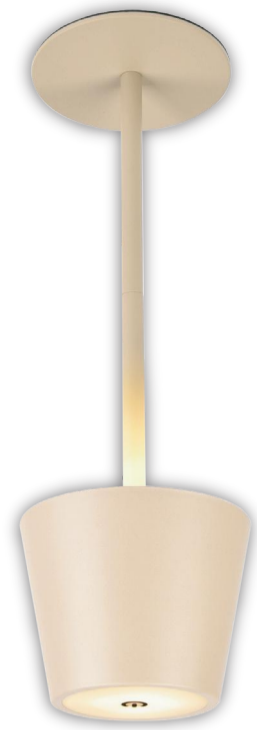

www.globo-lighting.com

VANNIE I

58488S_120x120x120mm